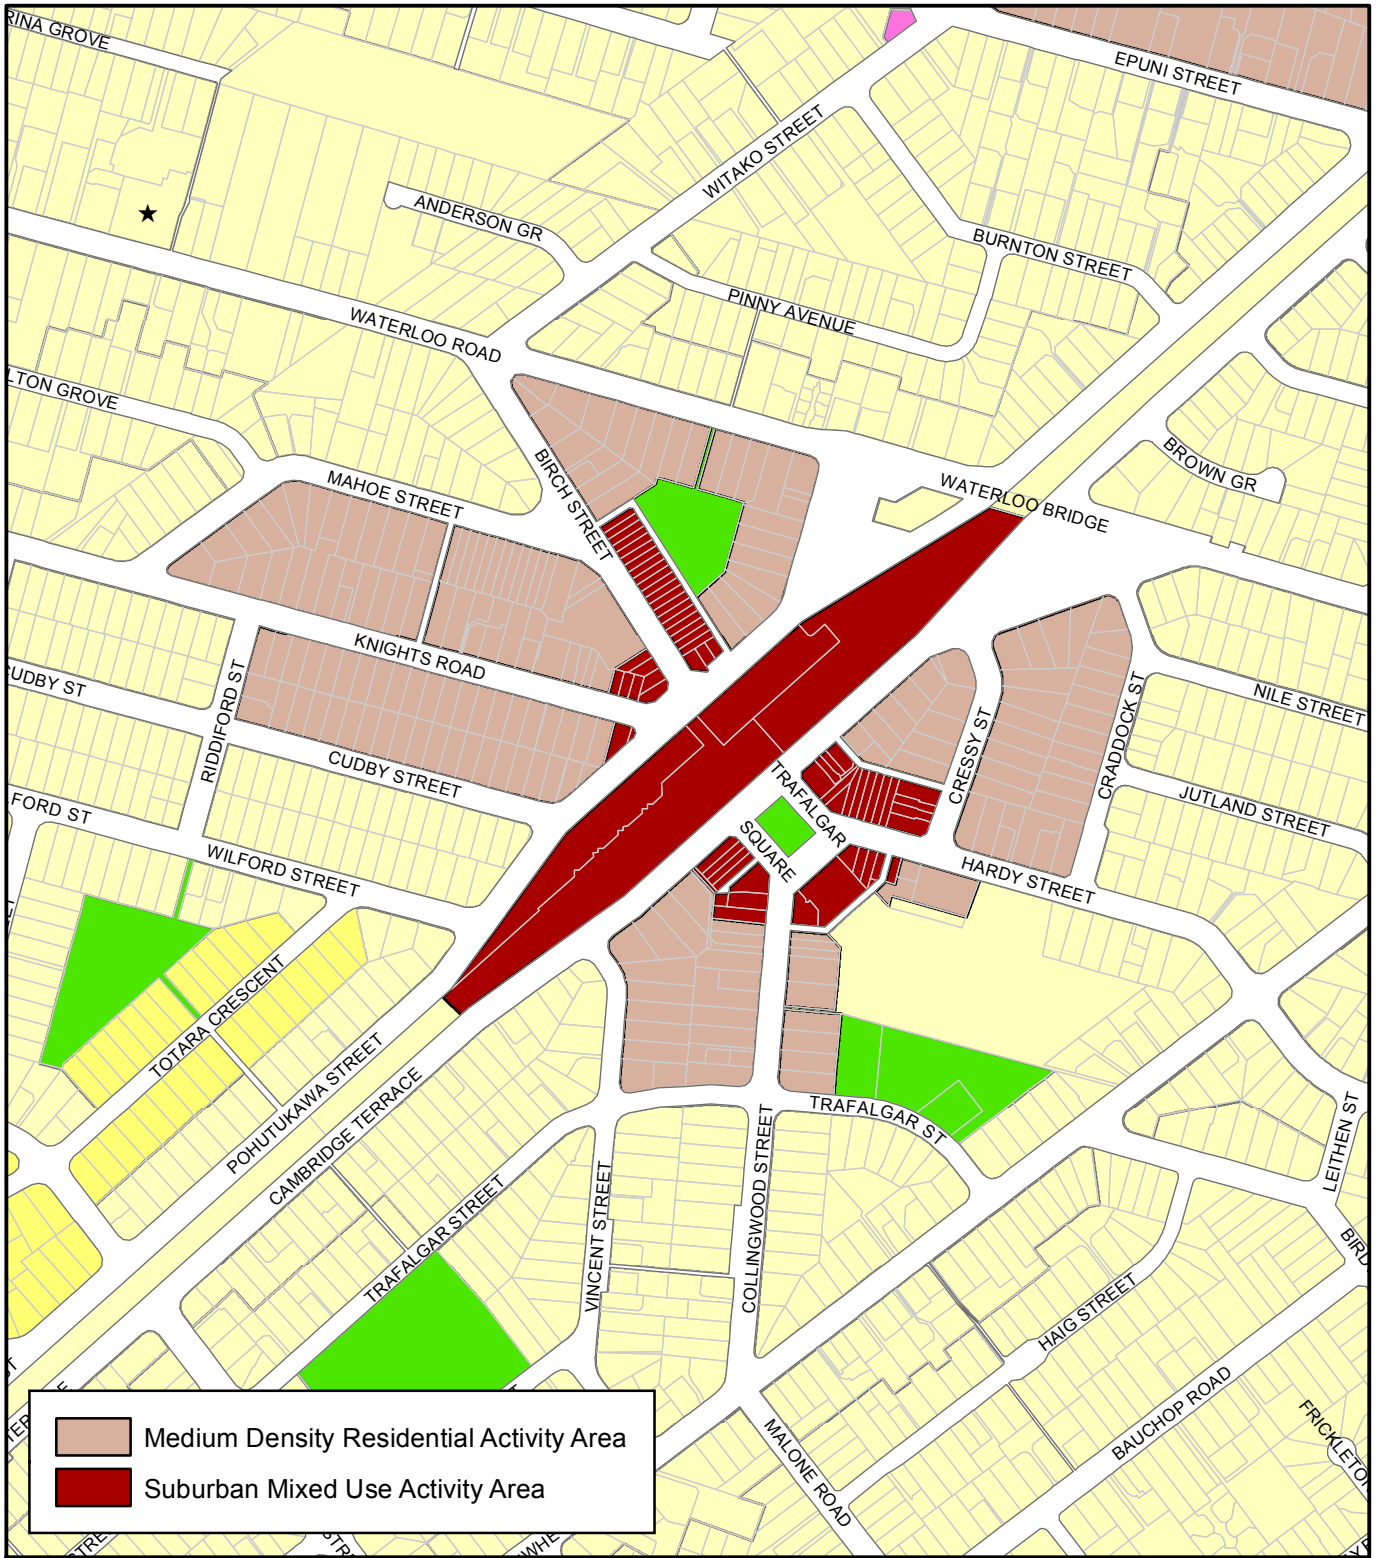

**Decision on Proposed Plan Change 43: Medium Density Residential and Suburban Mixed Use Activity Areas - Waiwhetu/Woburn**

Scale 1:5,000

# Decision on Proposed Plan Change 43: Medium Density Residential and Suburban Mixed Use Activity Areas - Waterloo

Scale 1:6,000