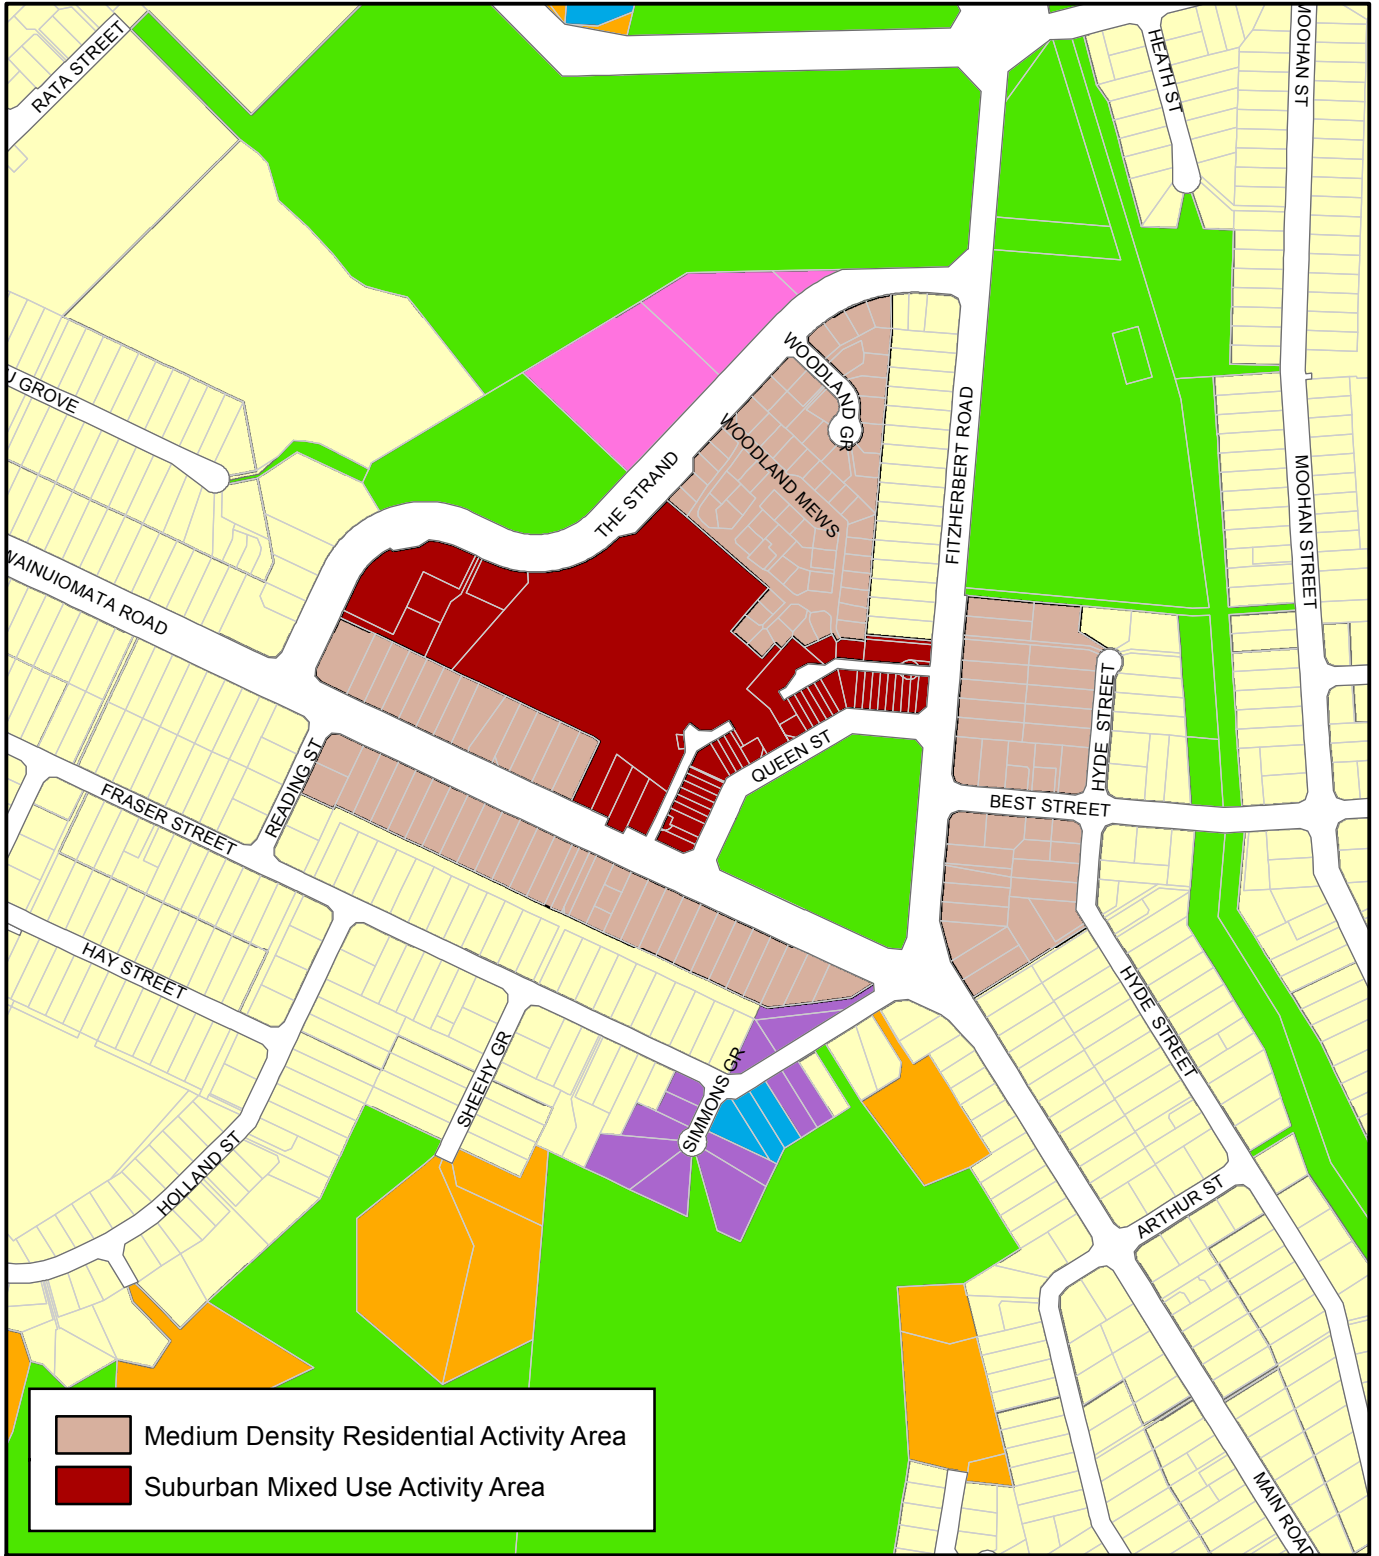

Decision on Proposed Plan Change 43: Medium Density Residential and Suburban Mixed Use Activity Areas - Wainuiomata

Scale 1:6,000