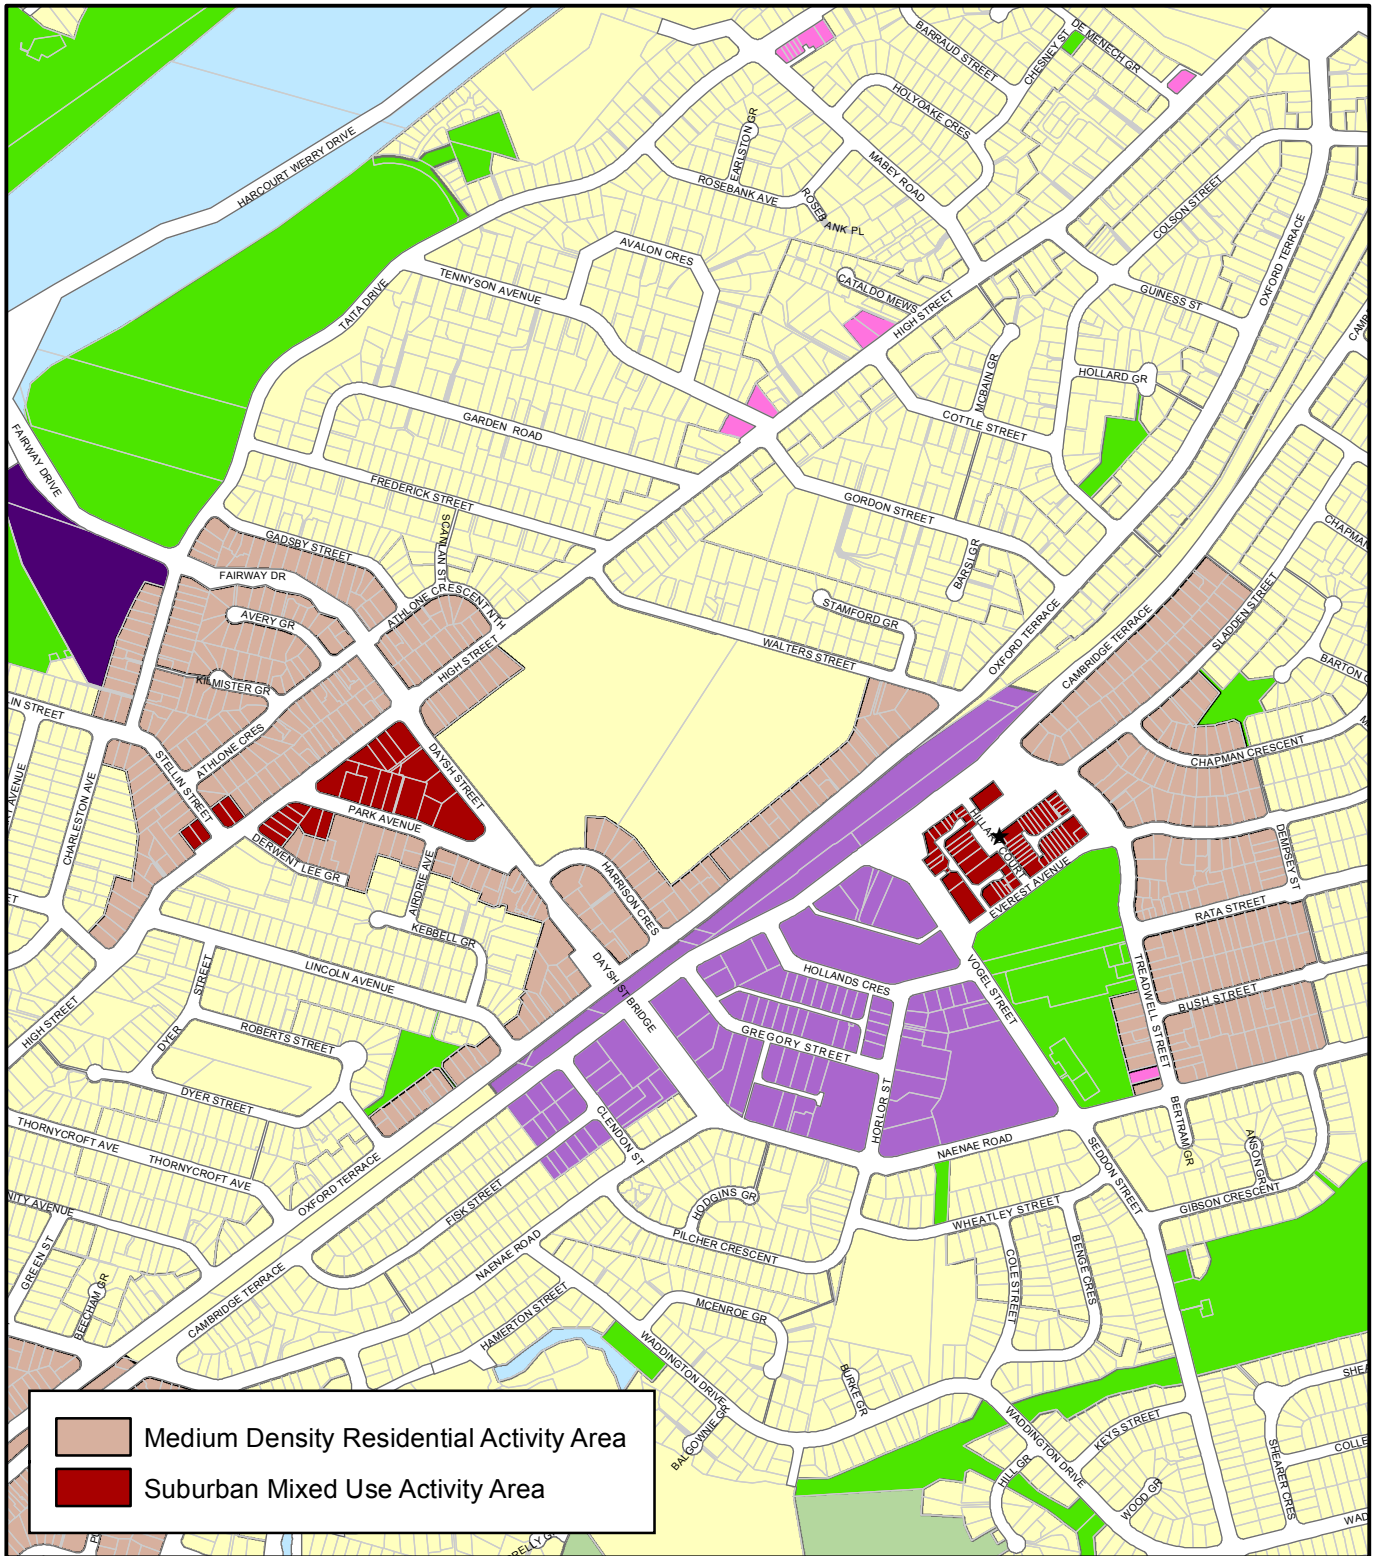

**Decision on Proposed Plan Change 43: Medium Density Residential and Suburban Mixed Use Activity Areas - Waiwhetu/Woburn**

Scale 1:5,000

# Decision on Proposed Plan Change 43: Medium Density Residential and Suburban Mixed Use Activity Areas - Waterloo

Scale 1:6,000

# Decision on Proposed Plan Change 43: Medium Density Residential and Suburban Mixed Use Activity Areas - Epuni