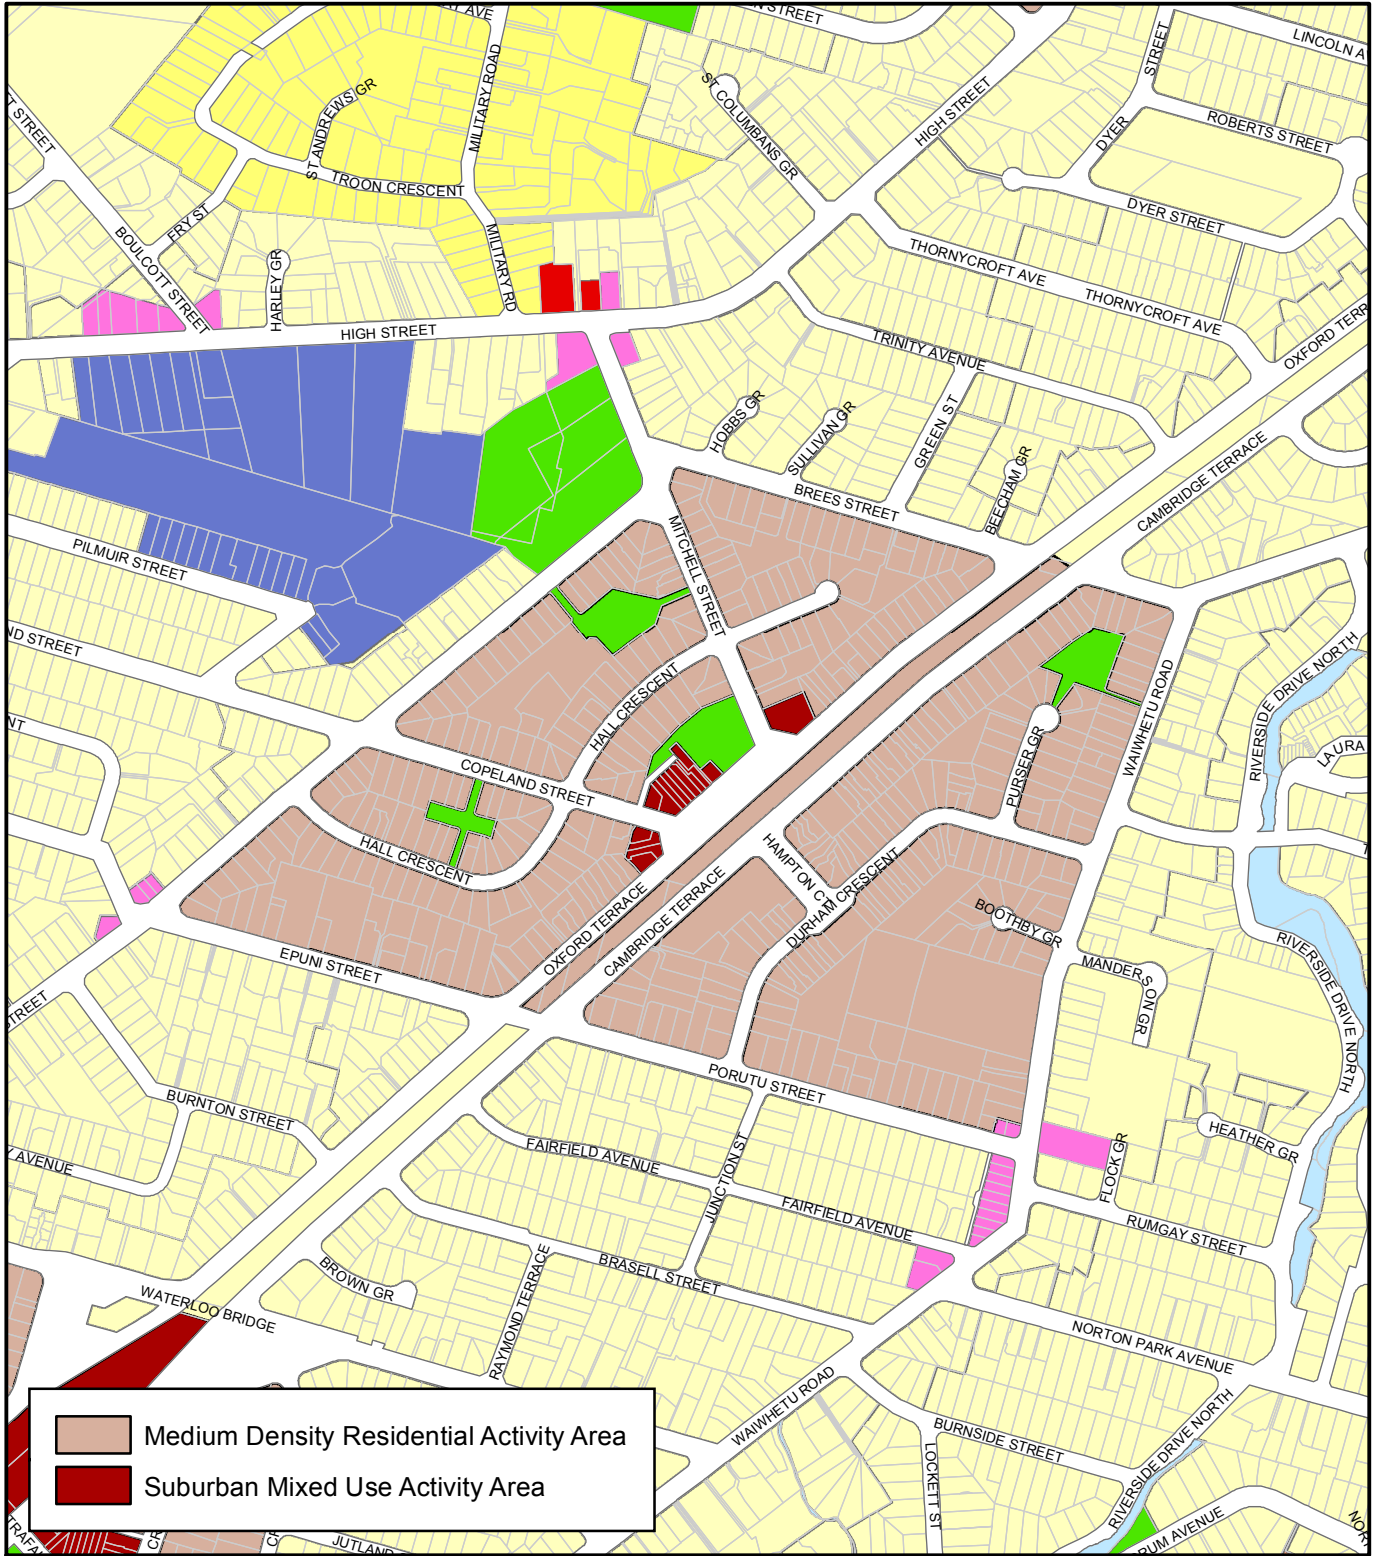

**Decision on Proposed Plan Change 43: Medium Density Residential and Suburban Mixed Use Activity Areas - Waiwhetu/Woburn**

Scale 1:5,000

# Decision on Proposed Plan Change 43: Medium Density Residential and Suburban Mixed Use Activity Areas - Waterloo

Scale 1:6,000