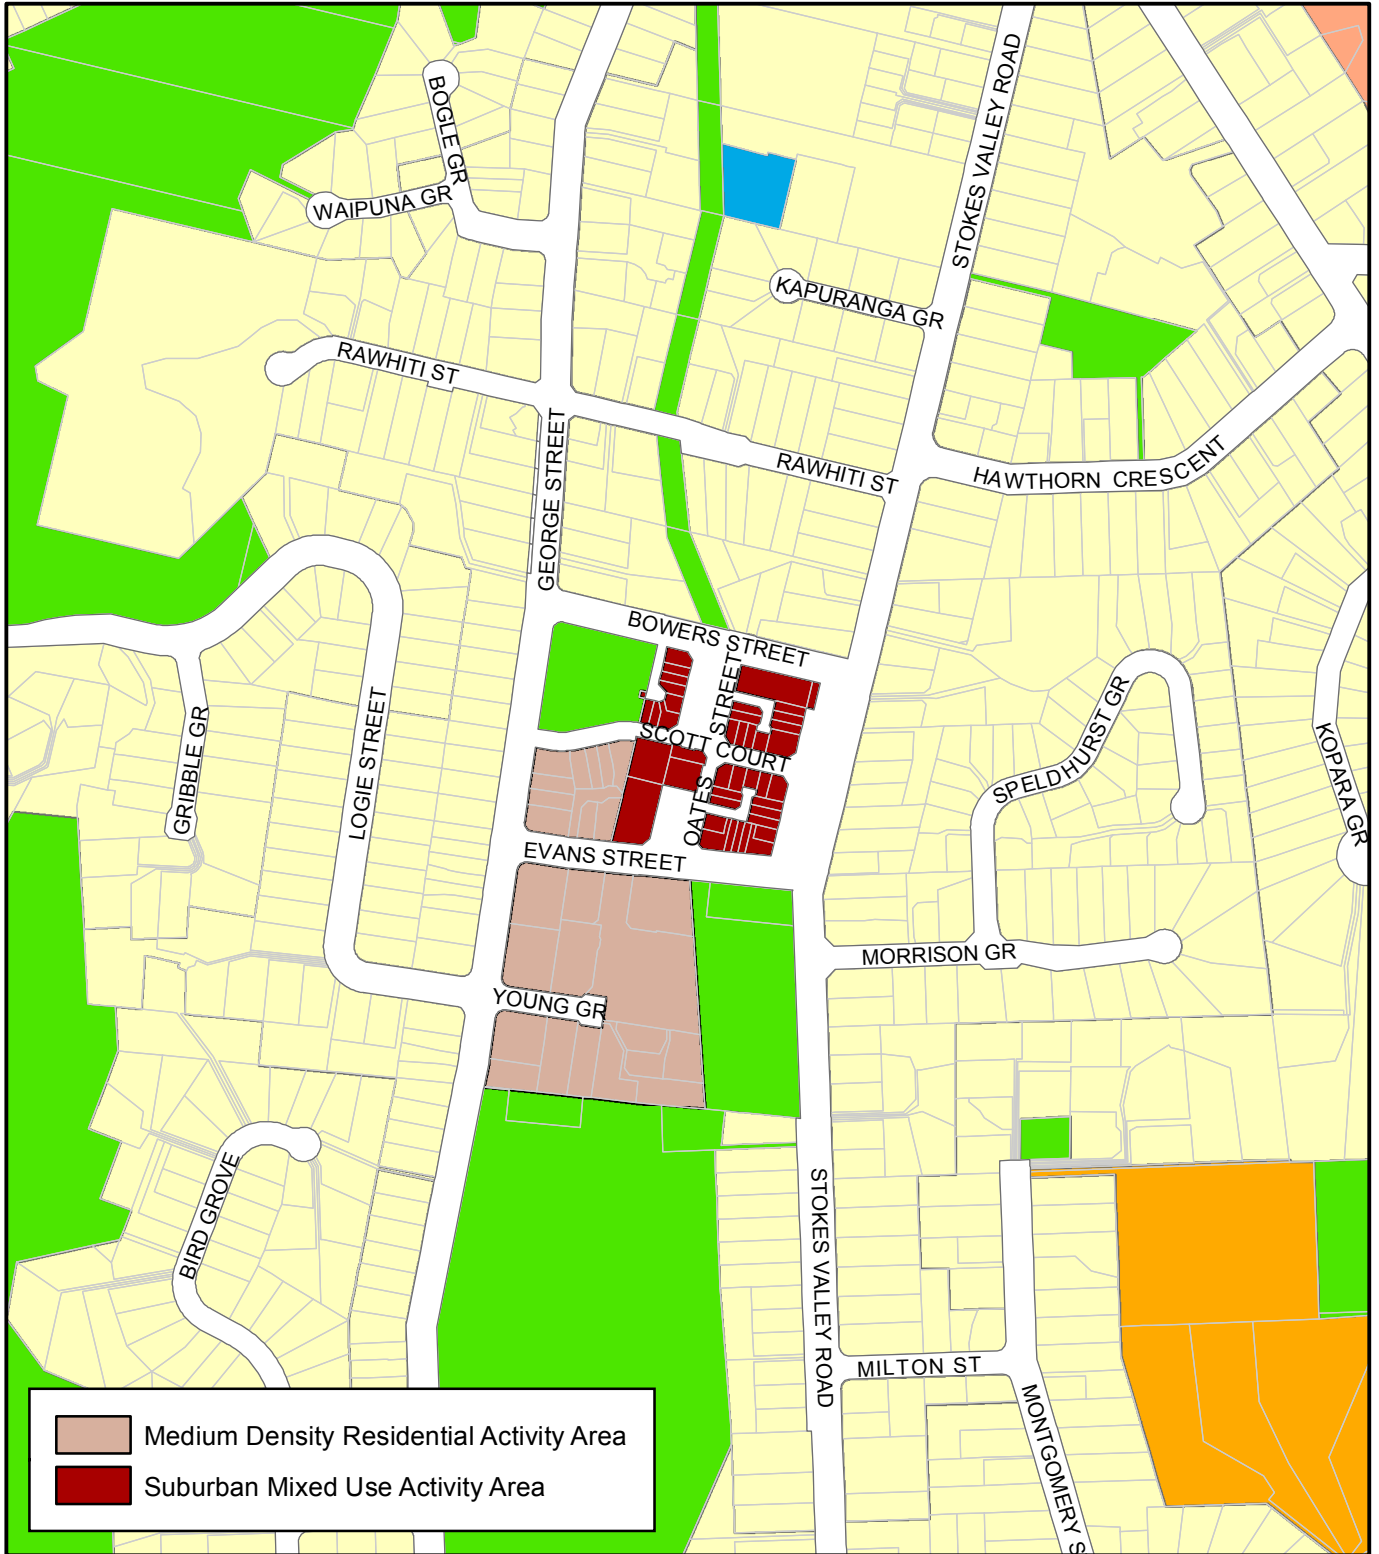

**Decision on Proposed Plan Change 43: Medium Density Residential and Suburban Mixed Use Activity Areas - Waiwhetu/Woburn**

Scale 1:5,000

# Decision on Proposed Plan Change 43: Medium Density Residential and Suburban Mixed Use Activity Areas - Waterloo

Scale 1:6,000

# Decision on Proposed Plan Change 43: Medium Density Residential and Suburban Mixed Use Activity Areas - Epuni

## Decision on Proposed Plan Change 43: Medium Density Residential and Suburban Mixed Use Activity Areas - Taita

**Decision on Proposed Plan Change 43: Medium Density Residential and Suburban Mixed Use Activity Areas - Stokes Valley**