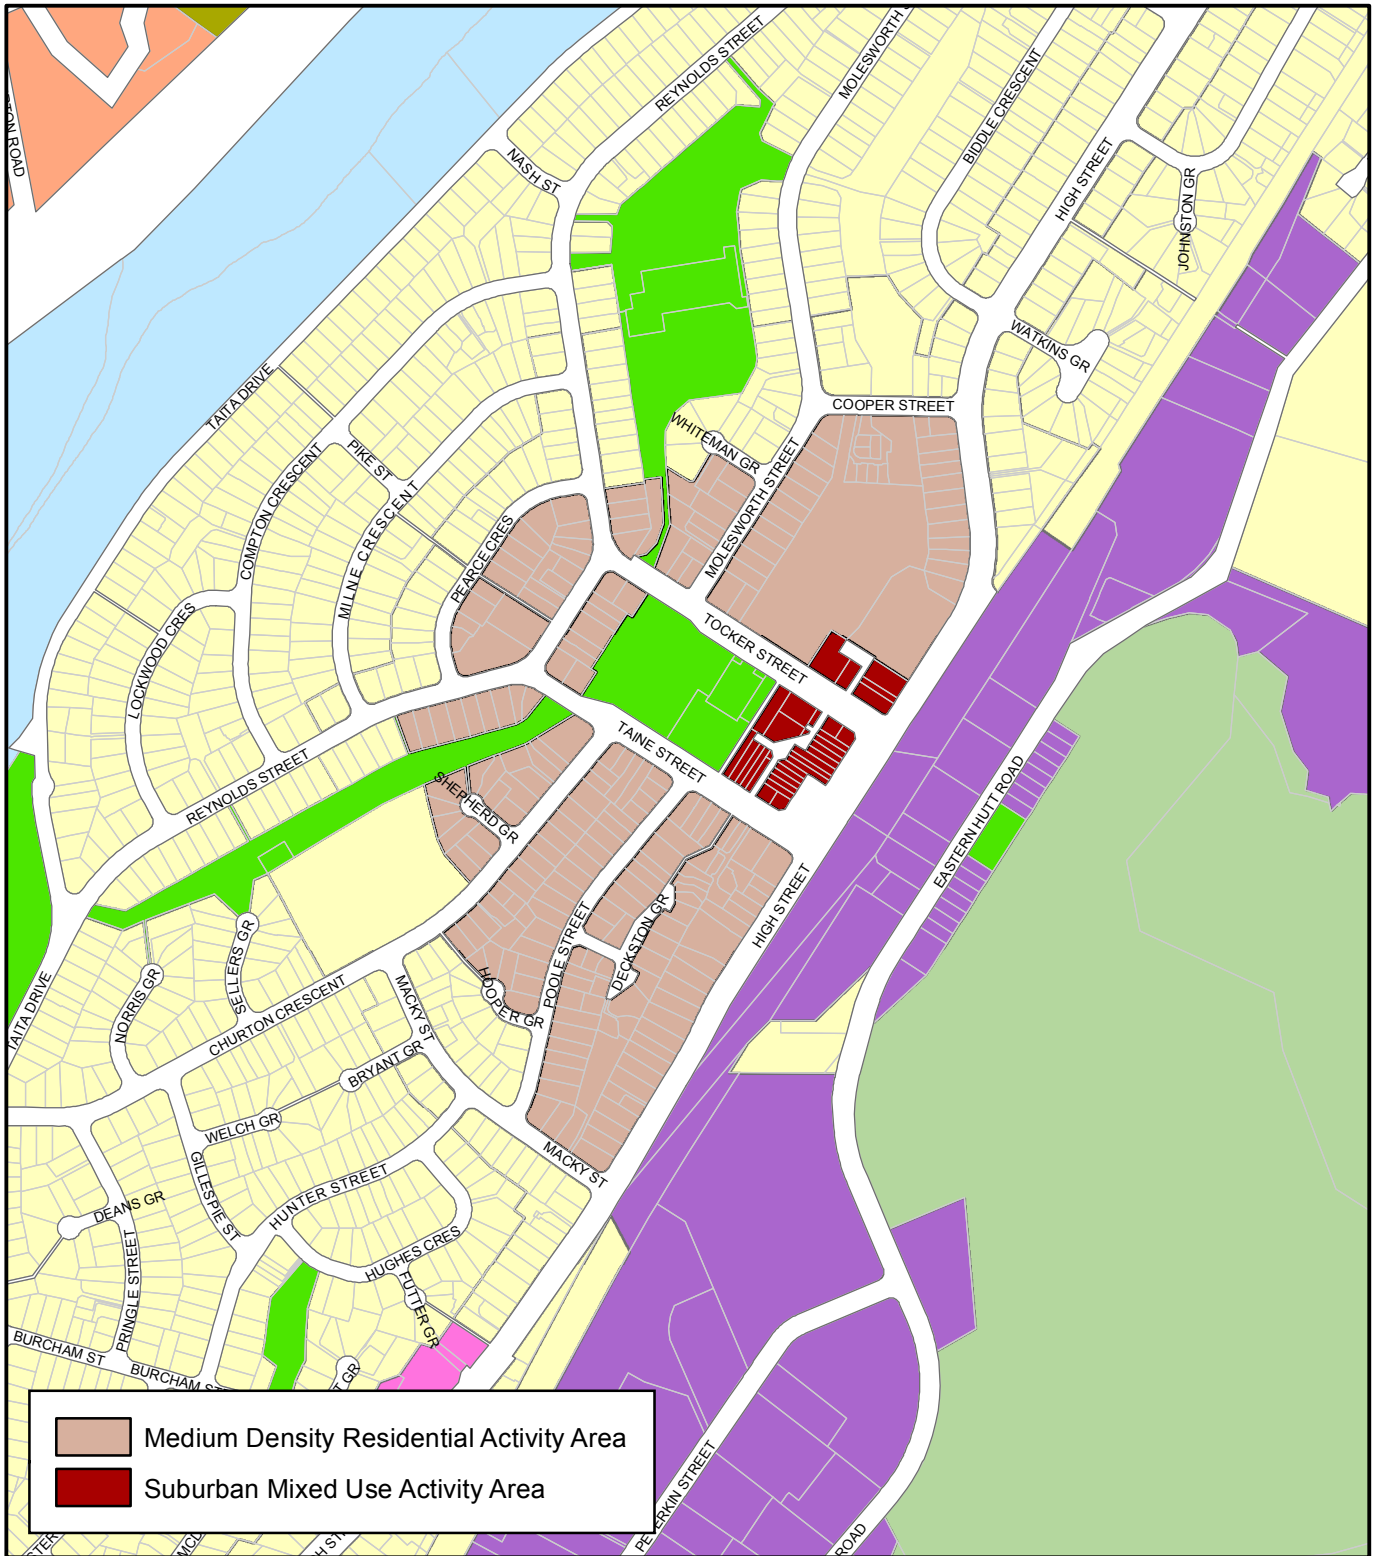

Decision on Proposed Plan Change 43: Medium Density Residential and Suburban Mixed Use Activity Areas - Taita