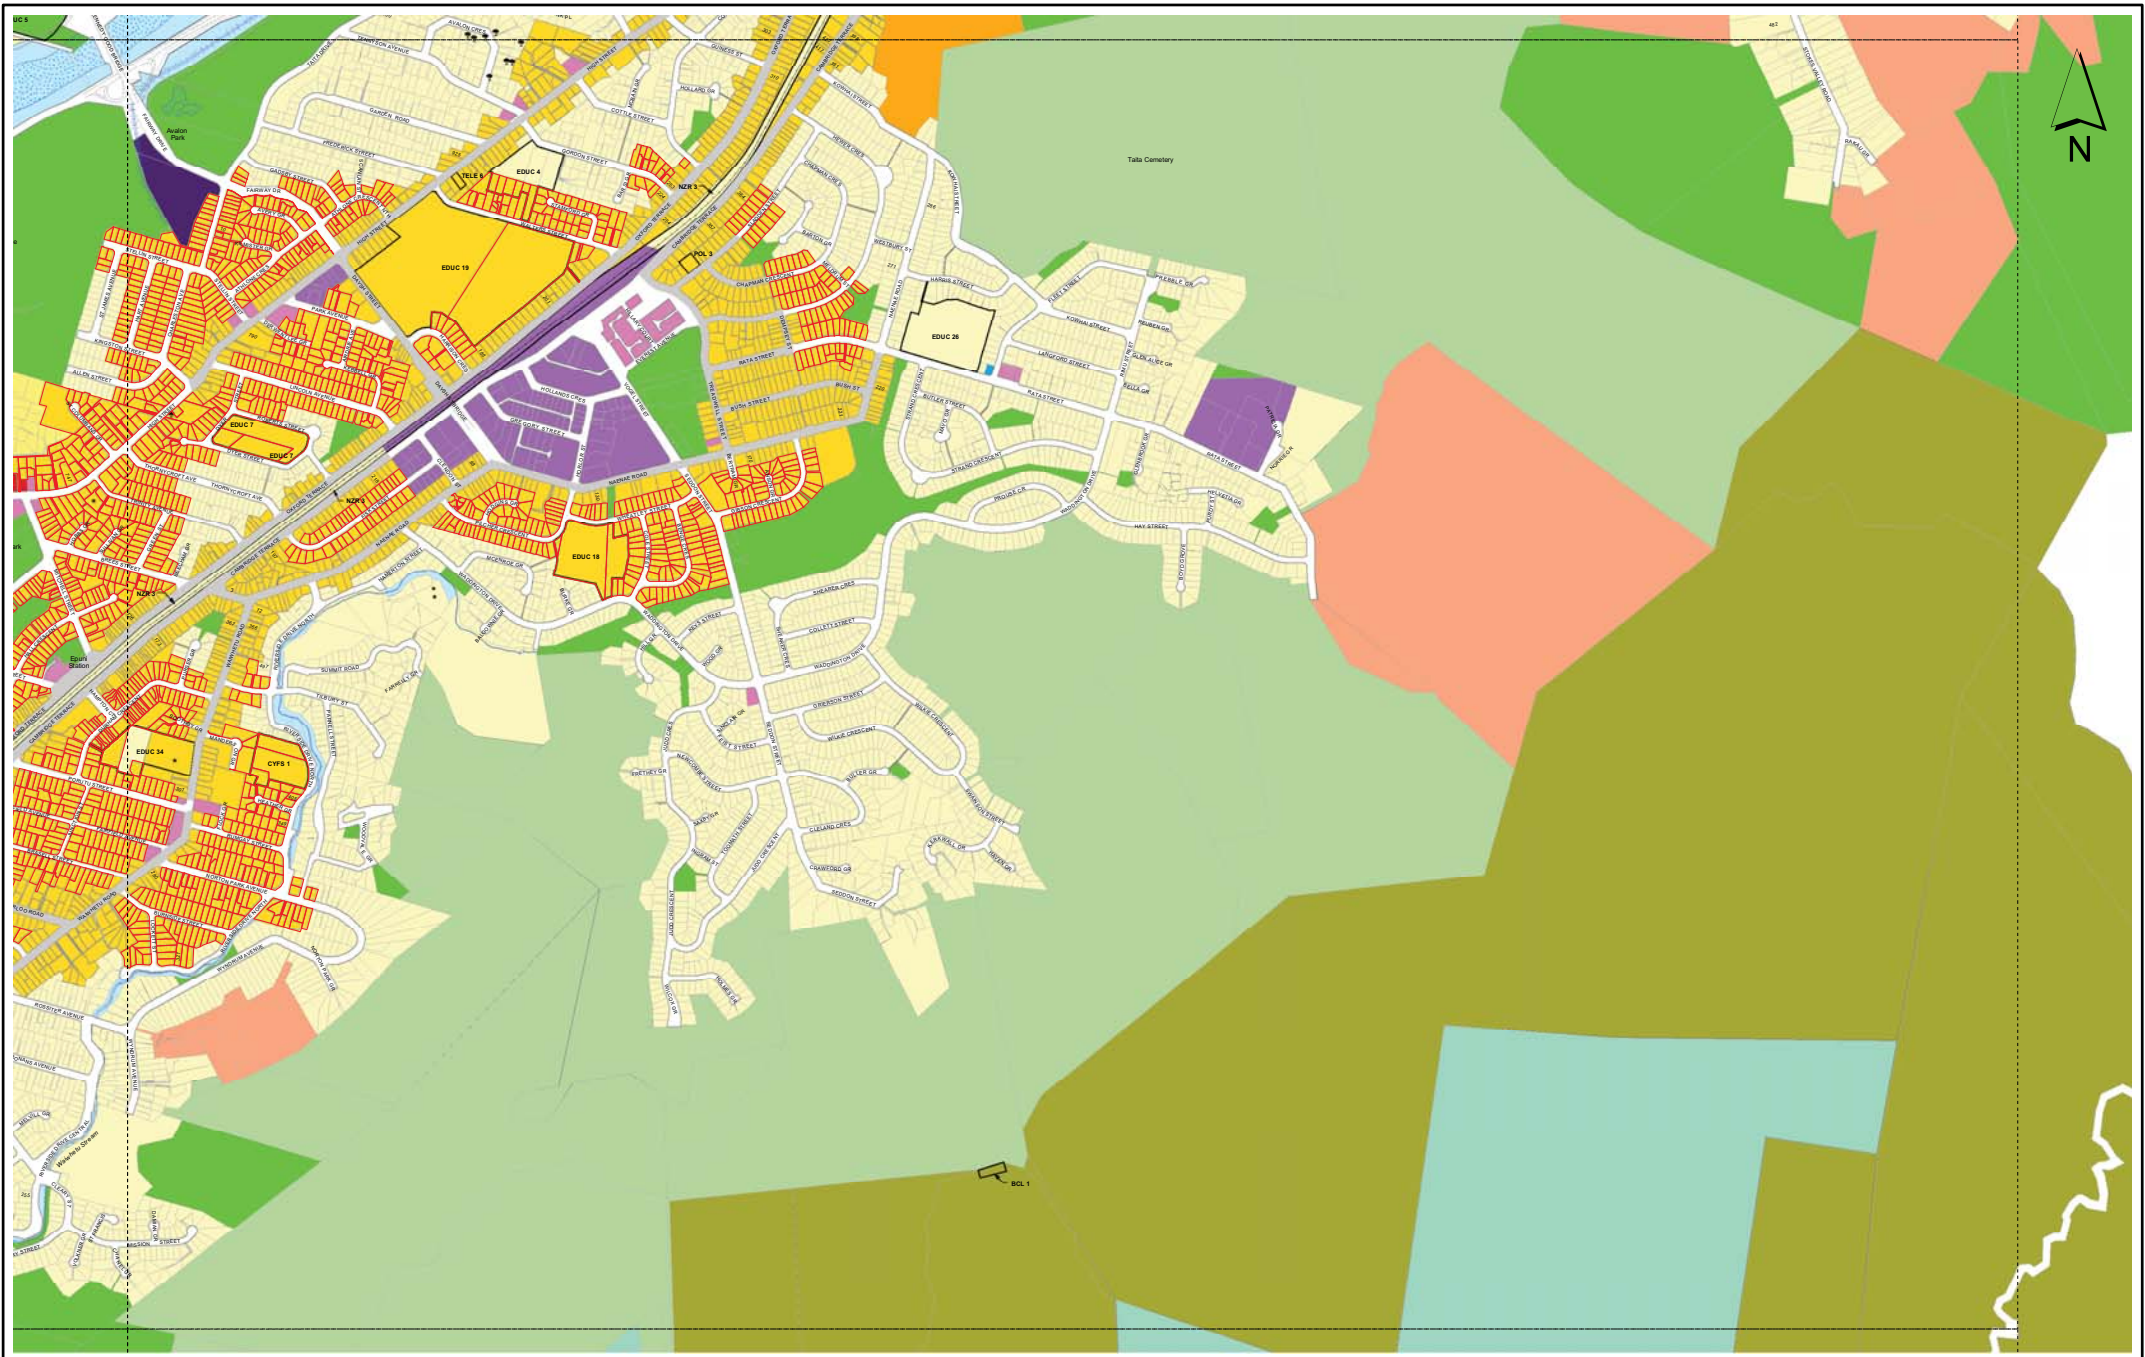

Index Sheet
City of Lower Hutt District Plan Proposed Plan Change 12 - Map Amendments
General Residential Activity Area - Existing and Additions to Higher Density Residential

**City of Lower Hutt District Plan Proposed Plan Change 12 - Map Amendments
General Residential Activity Area - Existing and Additions to Higher Density Residential**

	Existing Sites
	Additional Sites

Scale : 1:14,000
Sheet Size : A3-L
SHEET 1

City of Lower Hutt District Plan Proposed Plan Change 12 - Map Amendments
General Residential Activity Area - Existing and Additions to Higher Density Residential

	Existing Sites
	Additional Sites

**City of Lower Hutt District Plan Proposed Plan Change 12 - Map Amendments
General Residential Activity Area - Existing and Additions to Higher Density Residential**

	Existing Sites
	Additional Sites

**City of Lower Hutt District Plan Proposed Plan Change 12 - Map Amendments
General Residential Activity Area - Existing and Additions to Higher Density Residential**

	Existing Sites
	Additional Sites

City of Lower Hutt District Plan Proposed Plan Change 12 - Map Amendments General Residential Activity Area - Existing and Additions to Higher Density Residential