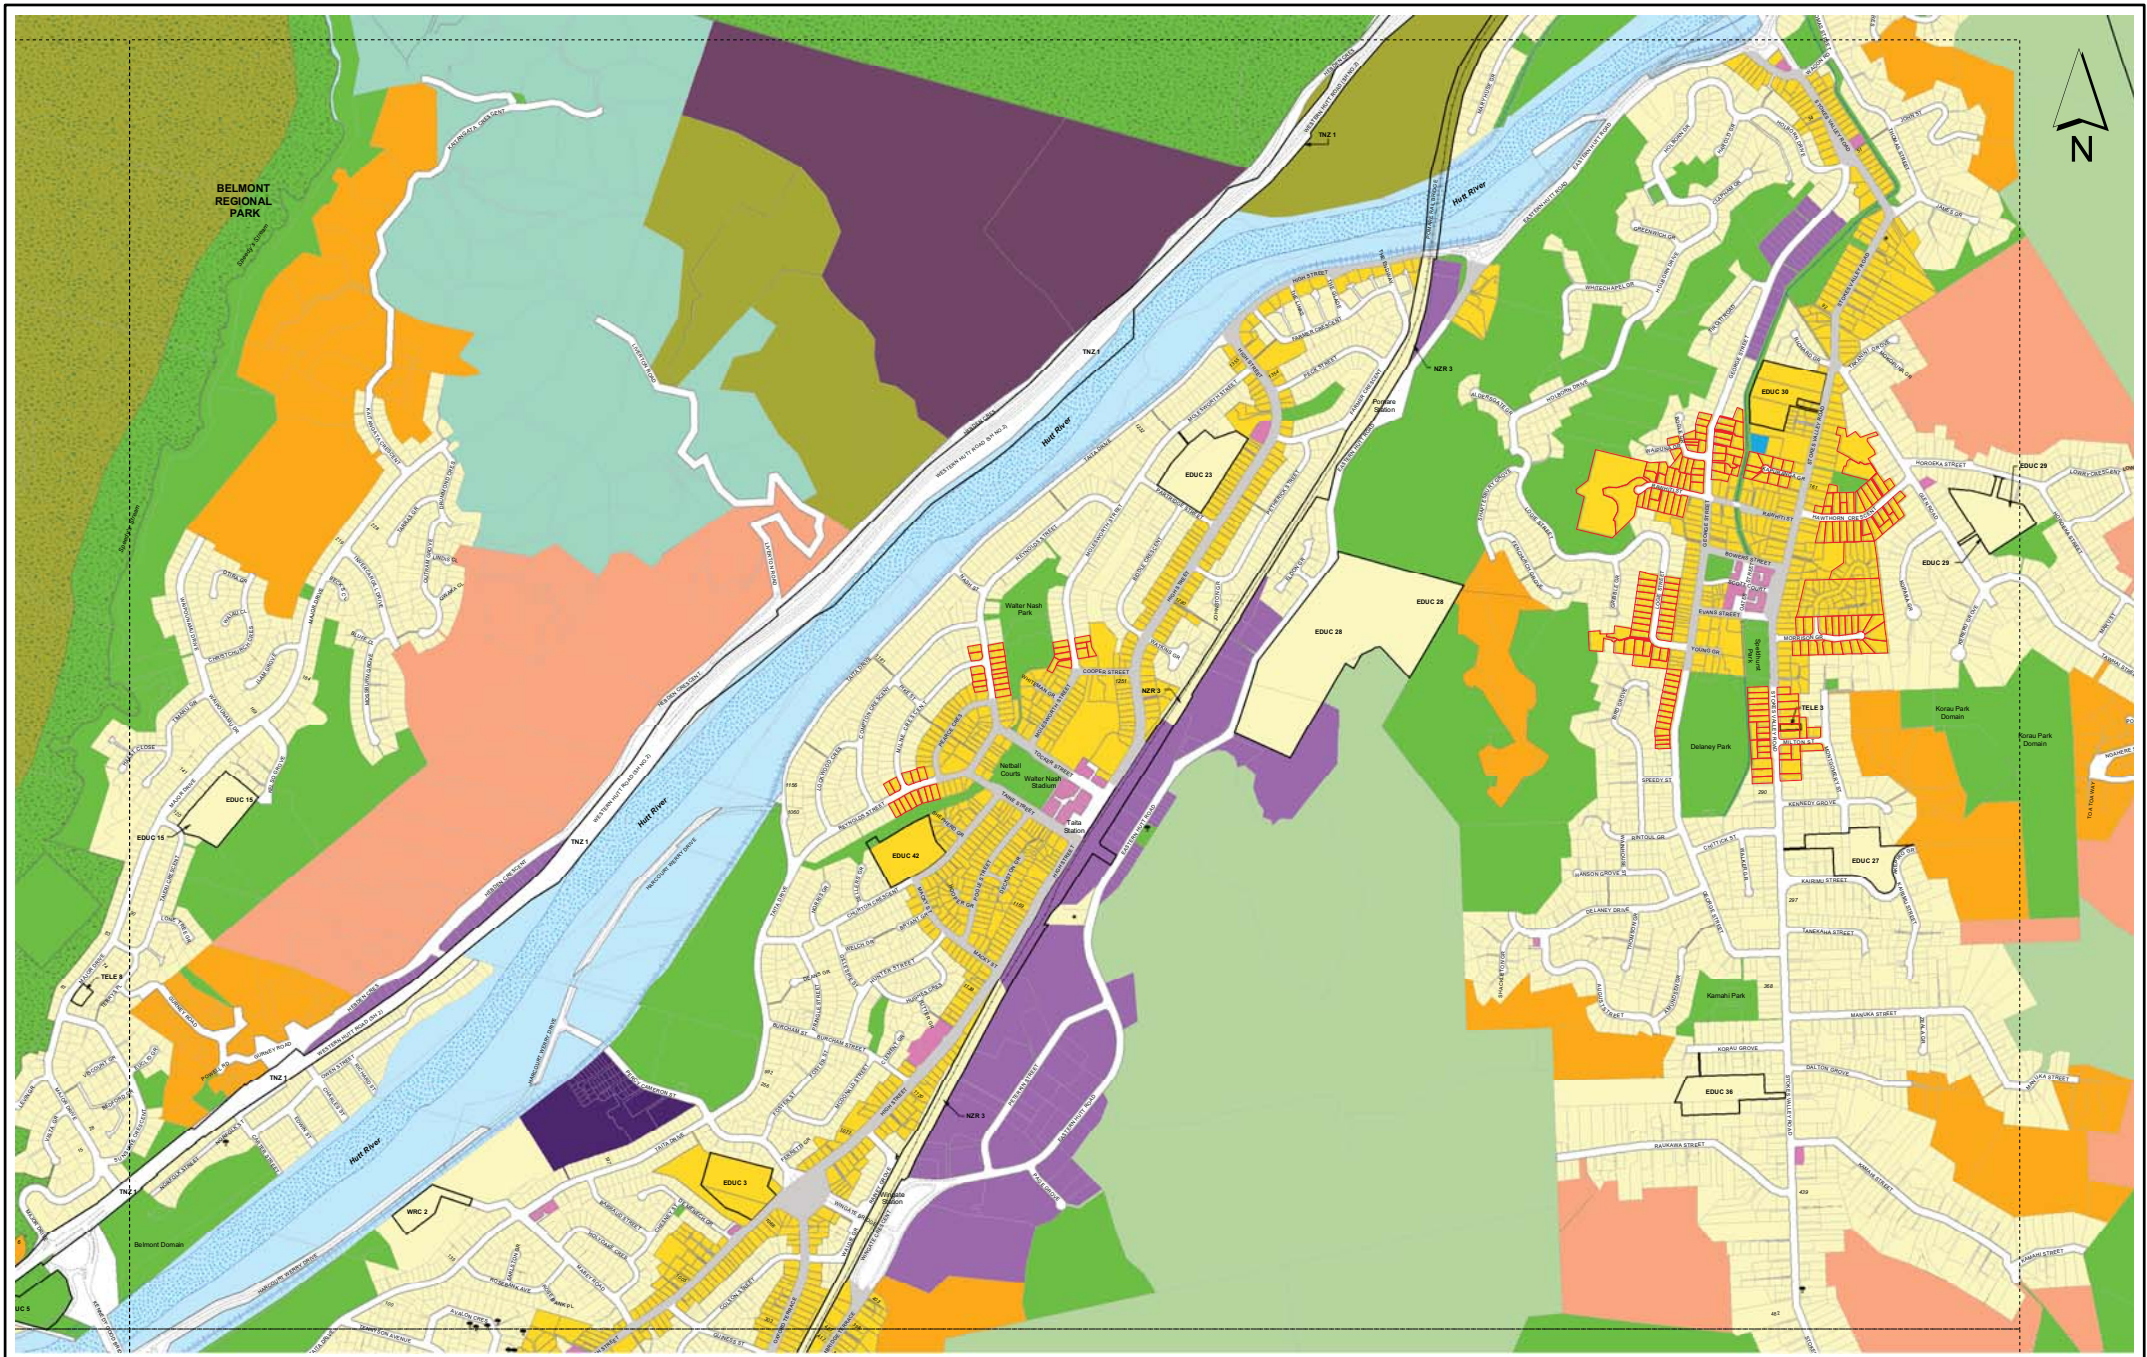

Index Sheet
City of Lower Hutt District Plan Proposed Plan Change 12 - Map Amendments
General Residential Activity Area - Existing and Additions to Higher Density Residential

**City of Lower Hutt District Plan Proposed Plan Change 12 - Map Amendments
General Residential Activity Area - Existing and Additions to Higher Density Residential**

	Existing Sites
	Additional Sites

Scale : 1:14,000
Sheet Size : A3-L
SHEET 1

City of Lower Hutt District Plan Proposed Plan Change 12 - Map Amendments
General Residential Activity Area - Existing and Additions to Higher Density Residential

	Existing Sites
	Additional Sites

**City of Lower Hutt District Plan Proposed Plan Change 12 - Map Amendments
General Residential Activity Area - Existing and Additions to Higher Density Residential**

	Existing Sites
	Additional Sites

**City of Lower Hutt District Plan Proposed Plan Change 12 - Map Amendments
General Residential Activity Area - Existing and Additions to Higher Density Residential**

	Existing Sites
	Additional Sites

City of Lower Hutt District Plan Proposed Plan Change 12 - Map Amendments General Residential Activity Area - Existing and Additions to Higher Density Residential