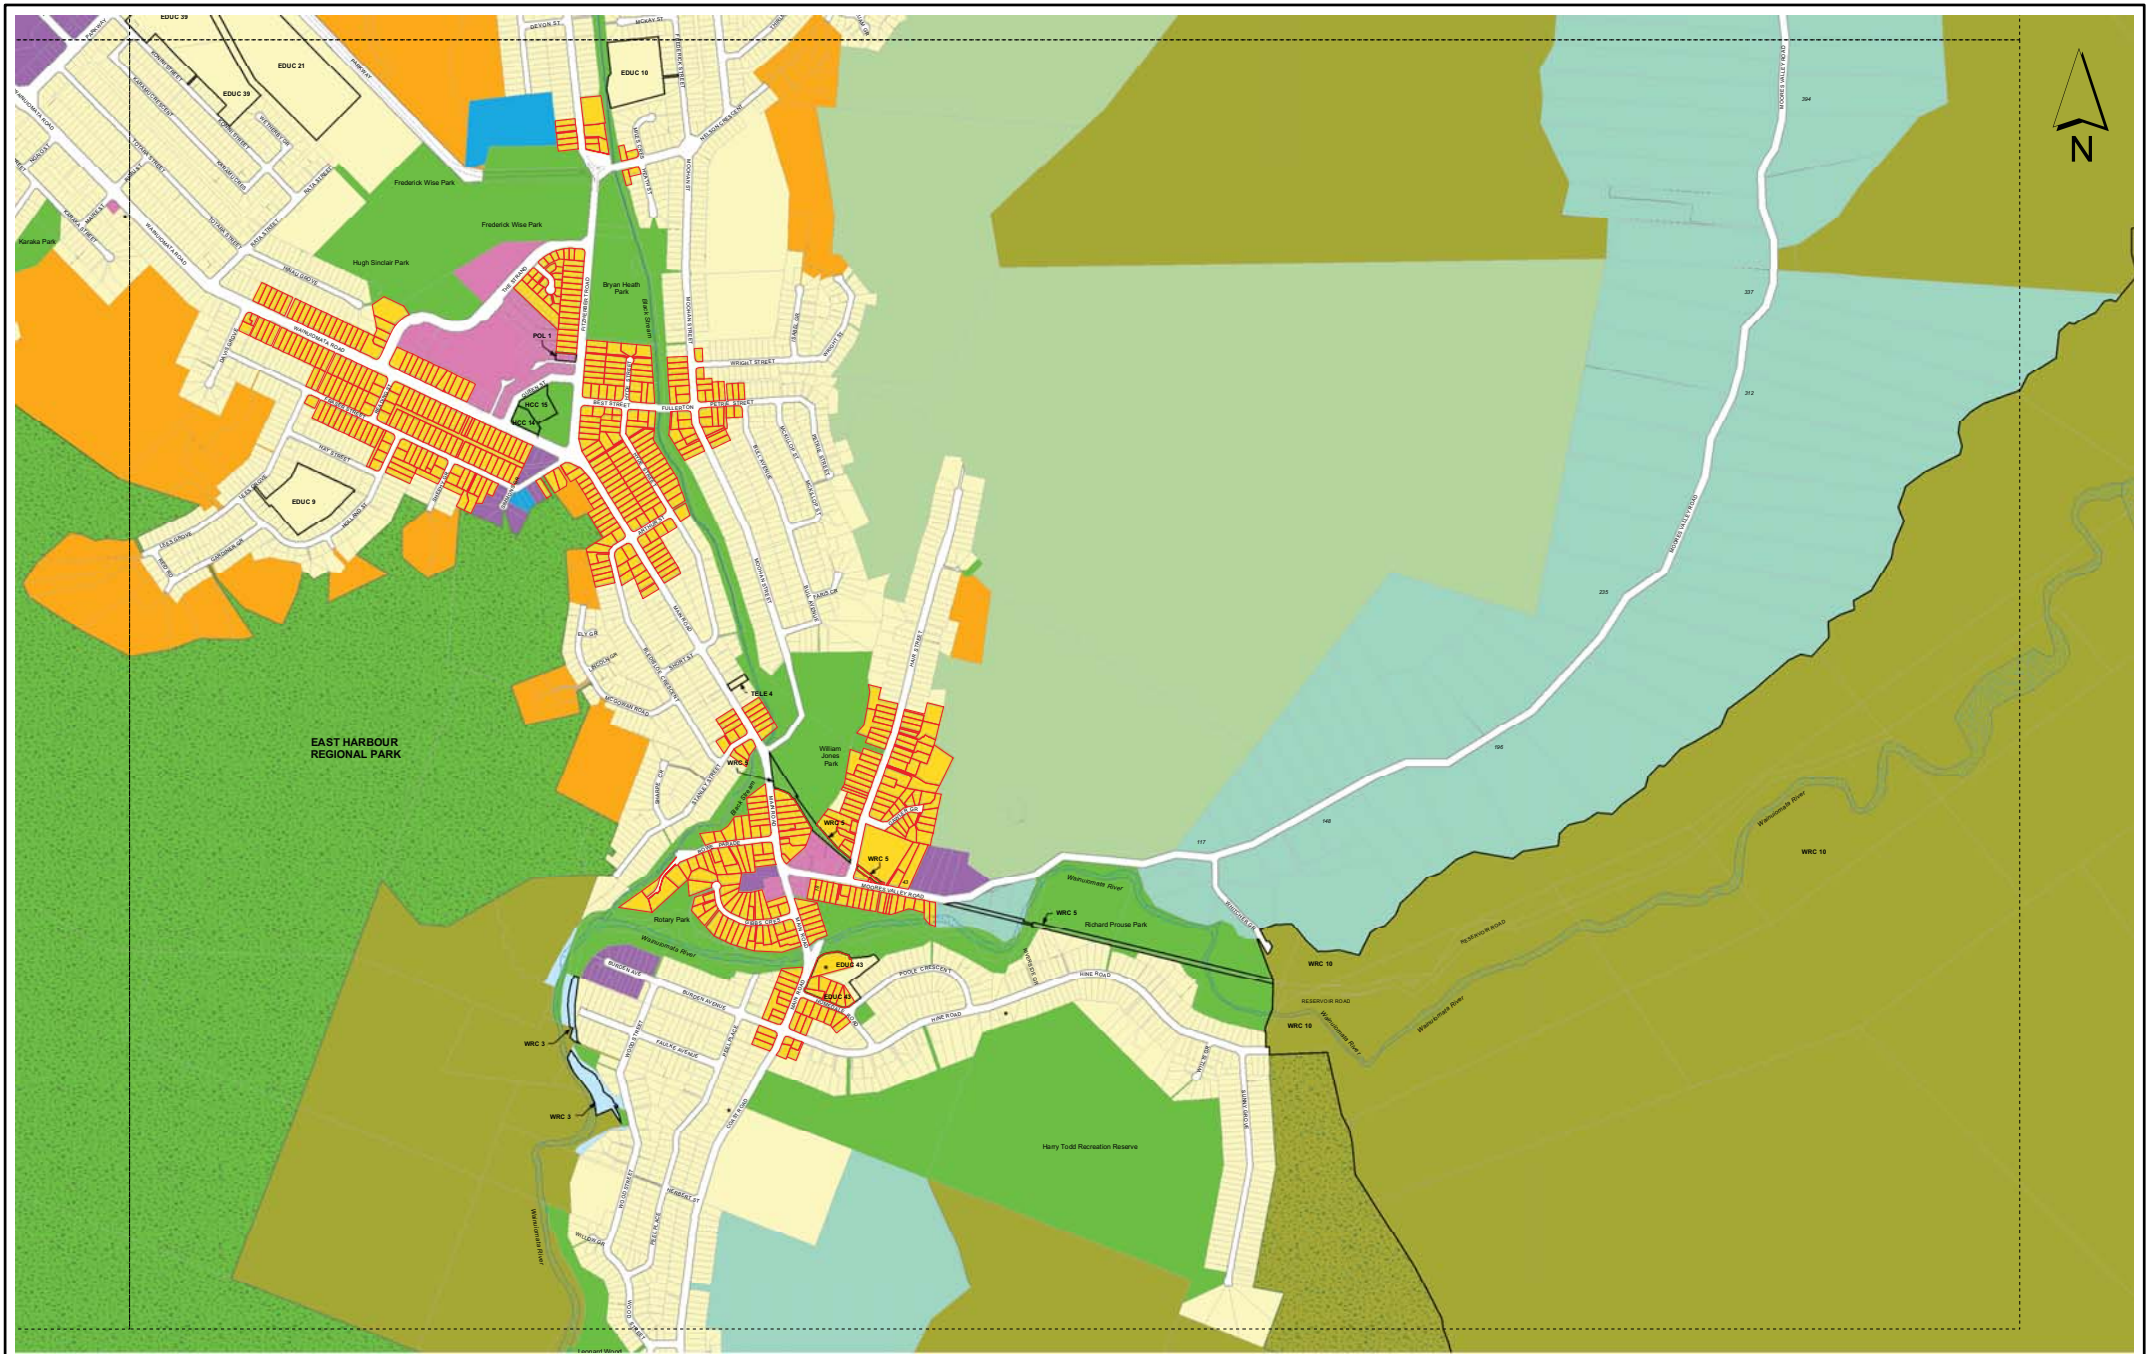

Index Sheet
City of Lower Hutt District Plan Proposed Plan Change 12 - Map Amendments
General Residential Activity Area - Existing and Additions to Higher Density Residential

**City of Lower Hutt District Plan Proposed Plan Change 12 - Map Amendments
General Residential Activity Area - Existing and Additions to Higher Density Residential**

	Existing Sites
	Additional Sites

**City of Lower Hutt District Plan Proposed Plan Change 12 - Map Amendments
General Residential Activity Area - Existing and Additions to Higher Density Residential**

	Existing Sites
	Additional Sites

**City of Lower Hutt District Plan Proposed Plan Change 12 - Map Amendments
General Residential Activity Area - Existing and Additions to Higher Density Residential**

	Existing Sites
	Additional Sites

City of Lower Hutt District Plan Proposed Plan Change 12 - Map Amendments General Residential Activity Area - Existing and Additions to Higher Density Residential