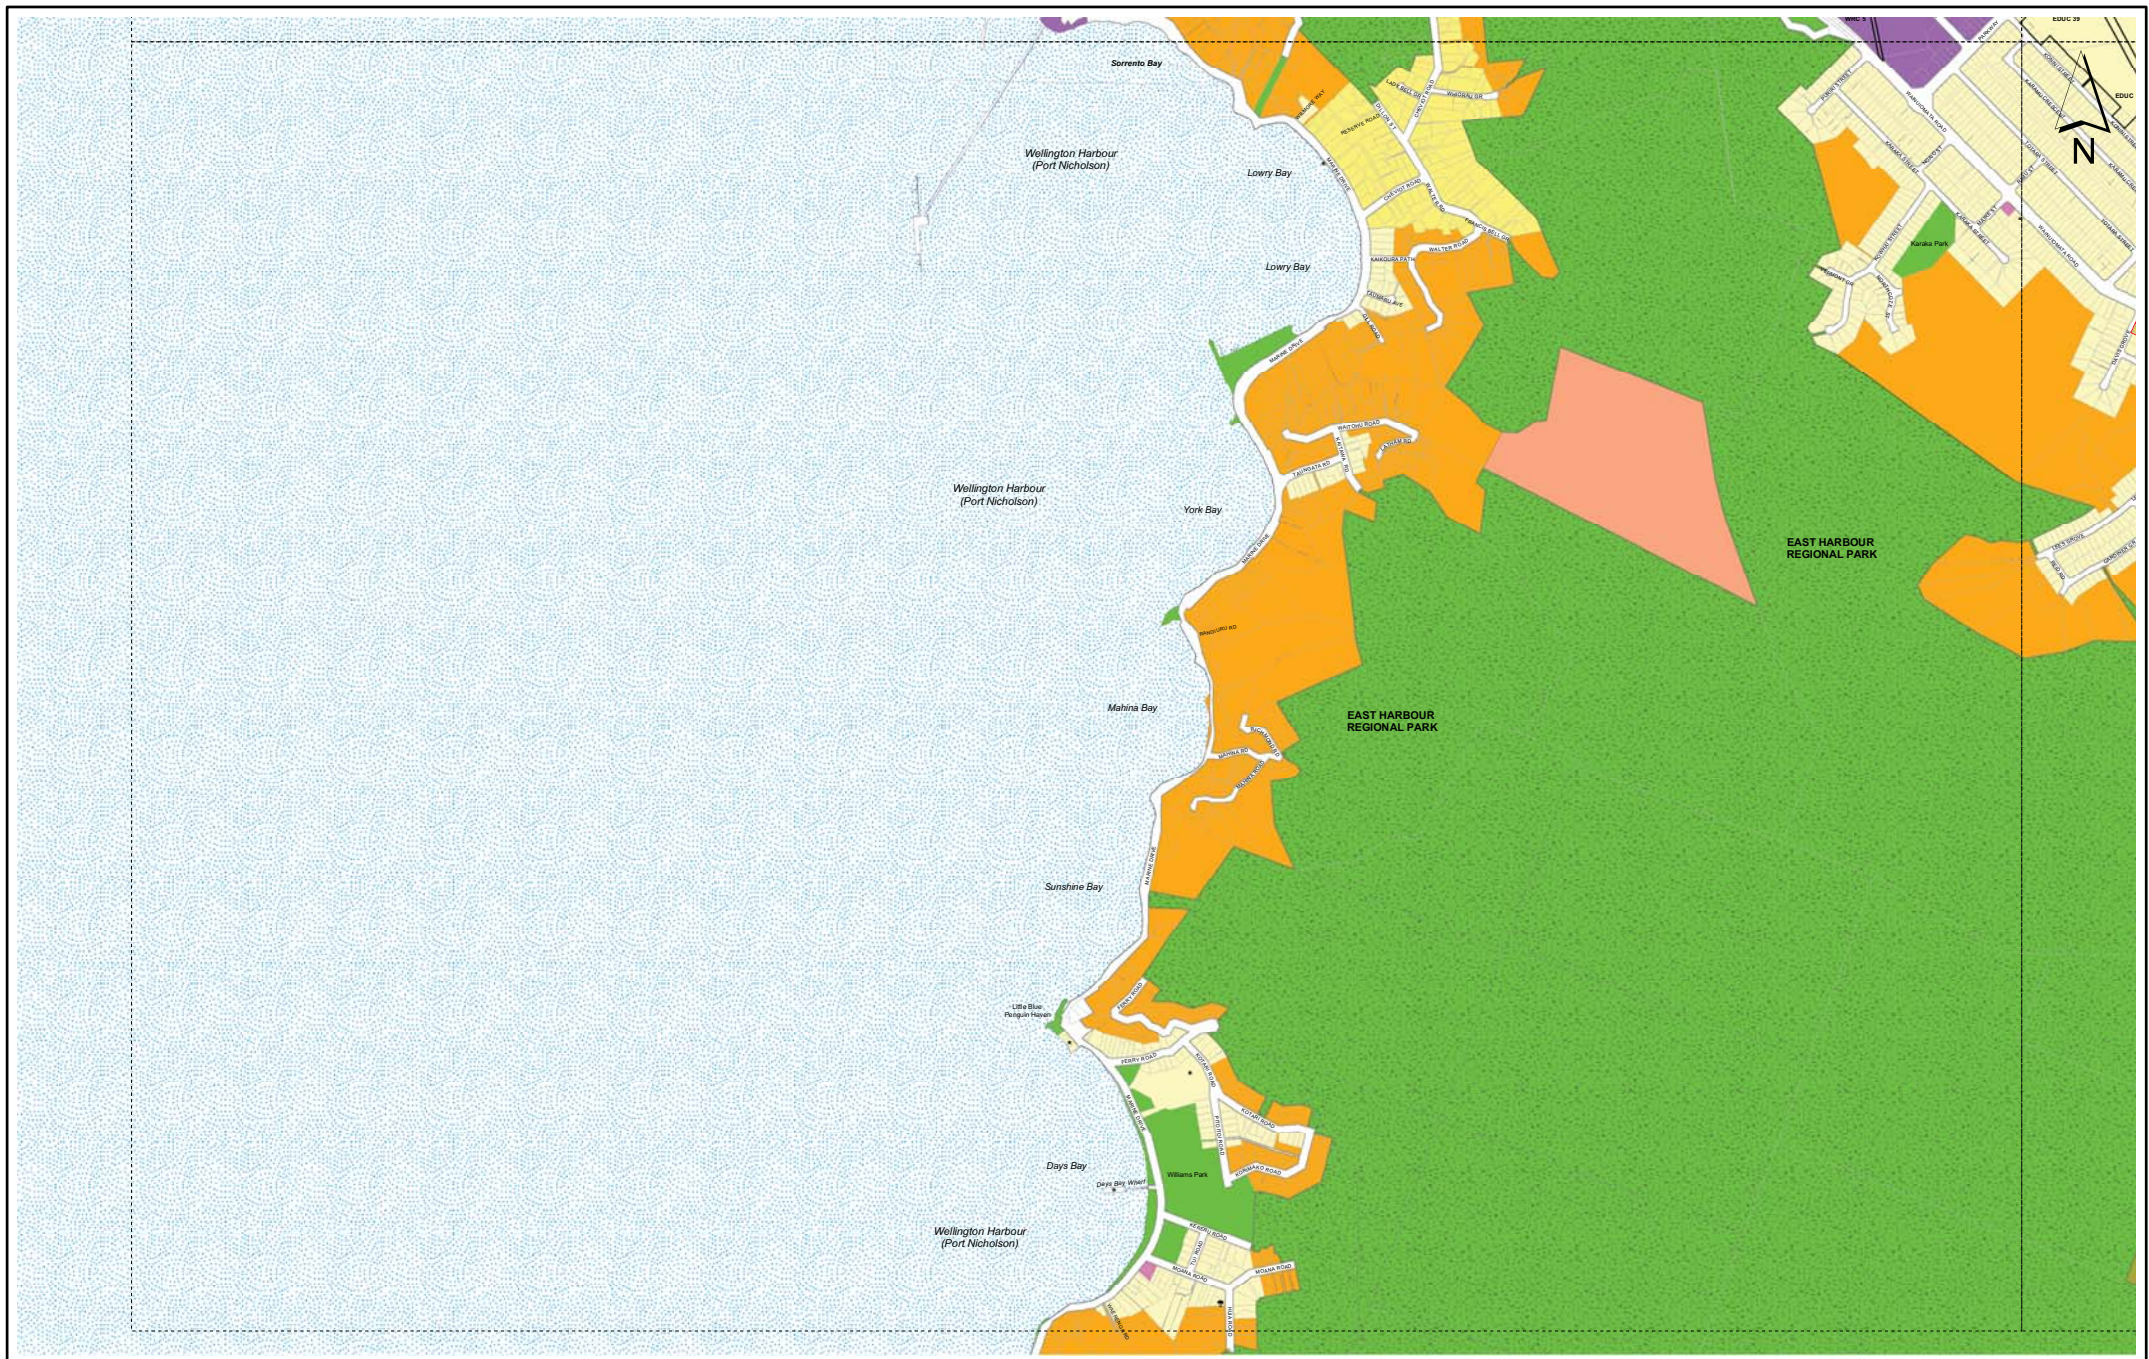

Index Sheet
City of Lower Hutt District Plan Proposed Plan Change 12 - Map Amendments
General Residential Activity Area - Existing and Additions to Higher Density Residential

**City of Lower Hutt District Plan Proposed Plan Change 12 - Map Amendments
General Residential Activity Area - Existing and Additions to Higher Density Residential**

	Existing Sites
	Additional Sites

**City of Lower Hutt District Plan Proposed Plan Change 12 - Map Amendments
General Residential Activity Area - Existing and Additions to Higher Density Residential**

	Existing Sites
	Additional Sites

**City of Lower Hutt District Plan Proposed Plan Change 12 - Map Amendments
General Residential Activity Area - Existing and Additions to Higher Density Residential**

	Existing Sites
	Additional Sites

City of Lower Hutt District Plan Proposed Plan Change 12 - Map Amendments General Residential Activity Area - Existing and Additions to Higher Density Residential