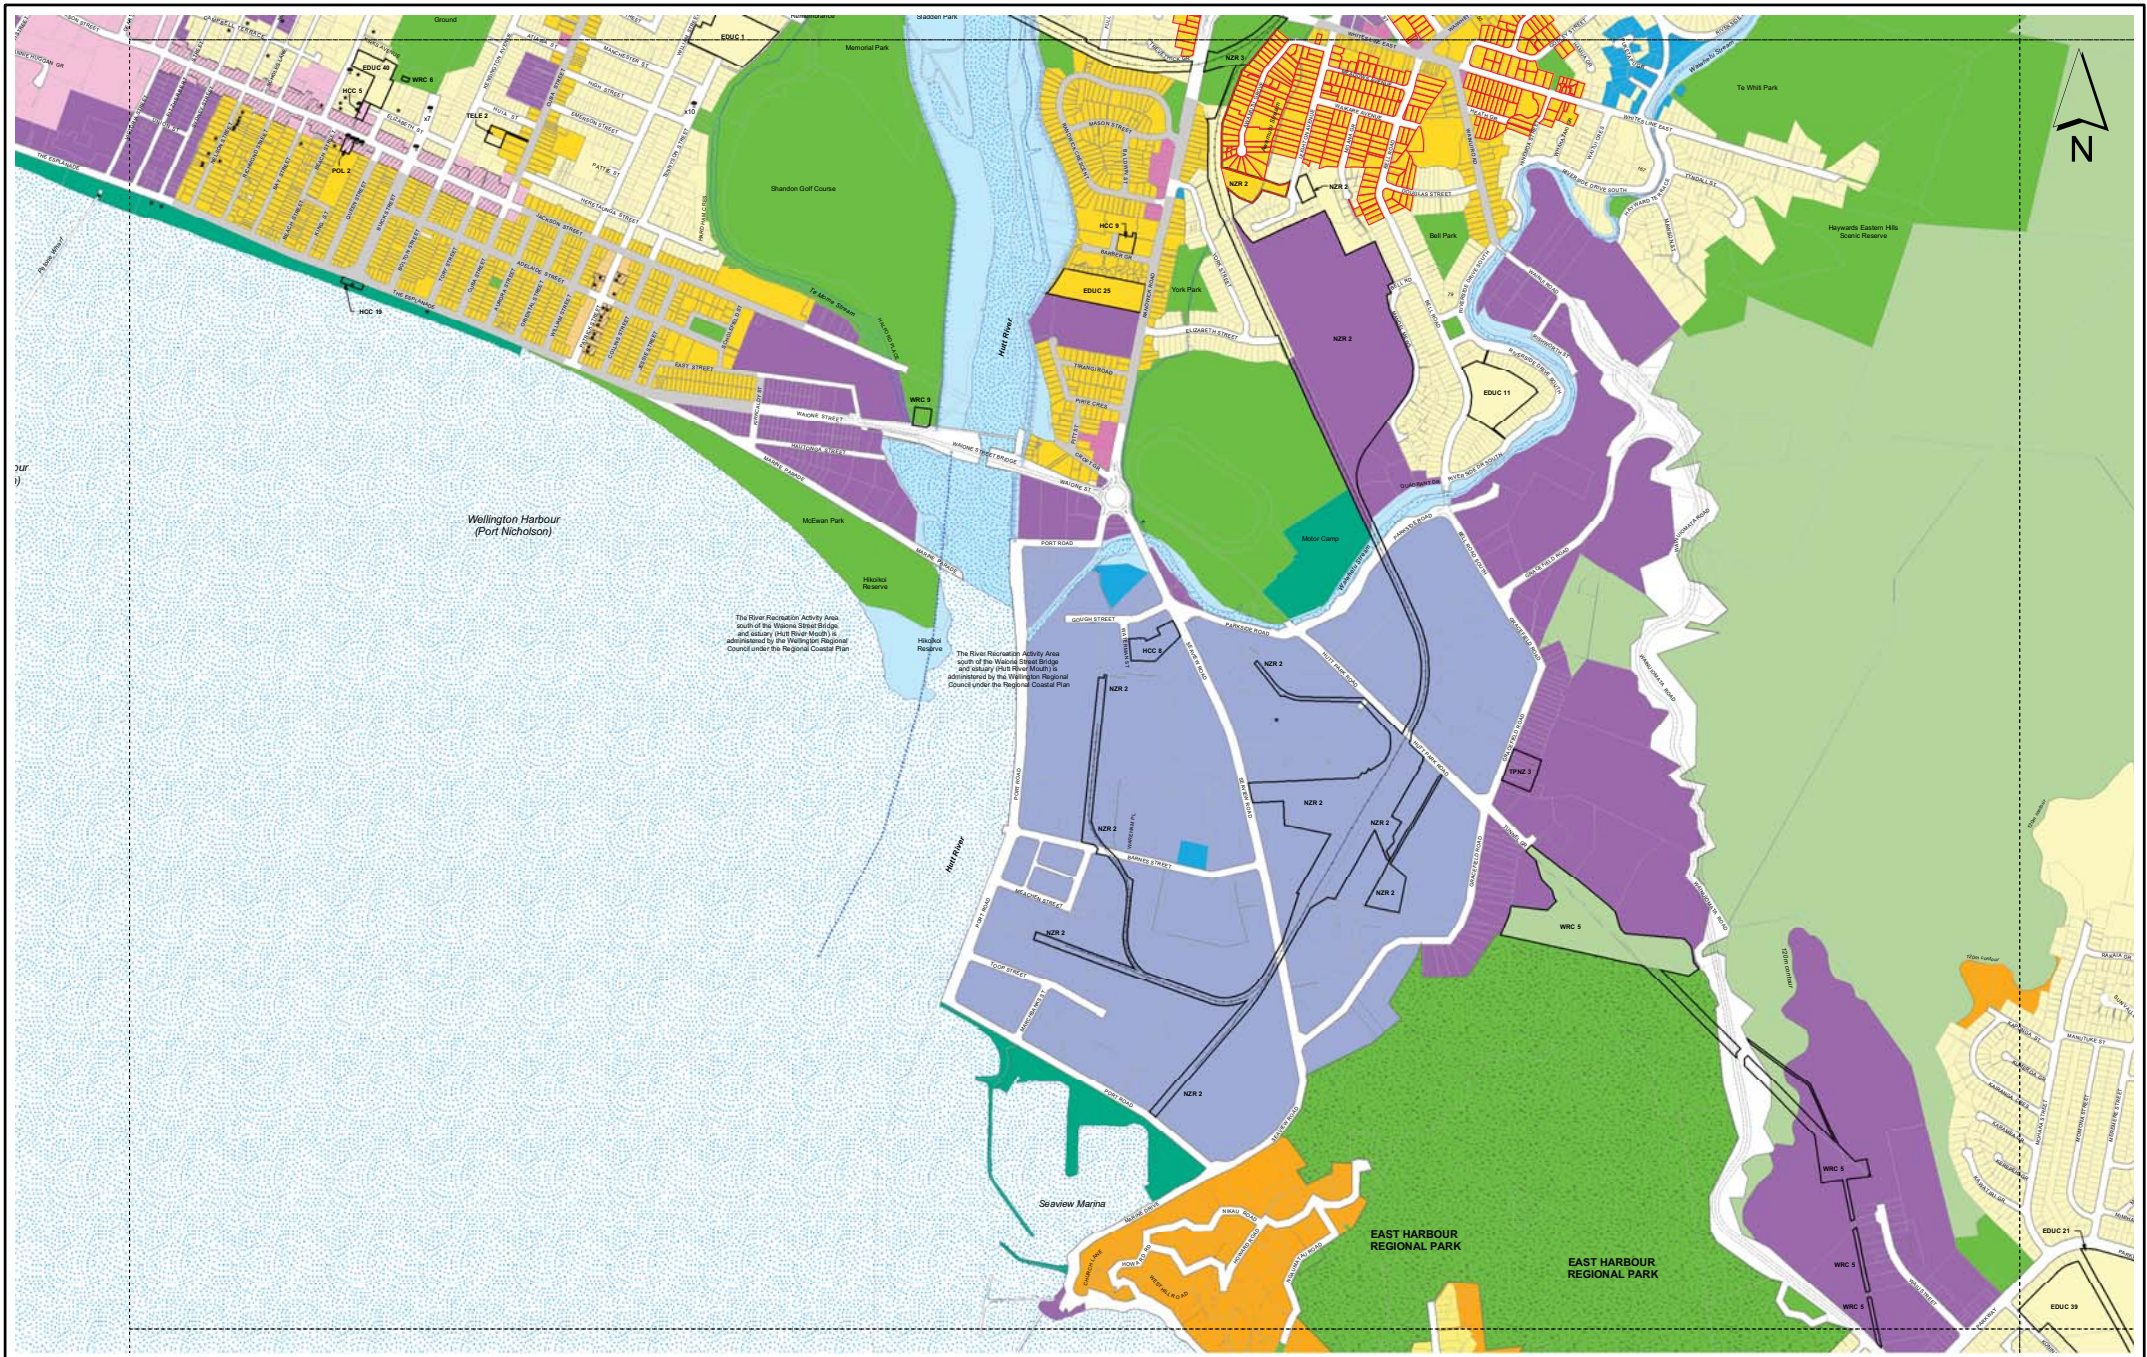

Index Sheet
City of Lower Hutt District Plan Proposed Plan Change 12 - Map Amendments
General Residential Activity Area - Existing and Additions to Higher Density Residential

**City of Lower Hutt District Plan Proposed Plan Change 12 - Map Amendments
General Residential Activity Area - Existing and Additions to Higher Density Residential**

	Existing Sites
	Additional Sites

Scale : 1:14,000
Sheet Size : A3-L
SHEET 1

City of Lower Hutt District Plan Proposed Plan Change 12 - Map Amendments
General Residential Activity Area - Existing and Additions to Higher Density Residential

	Existing Sites
	Additional Sites

**City of Lower Hutt District Plan Proposed Plan Change 12 - Map Amendments
General Residential Activity Area - Existing and Additions to Higher Density Residential**

	Existing Sites
	Additional Sites

**City of Lower Hutt District Plan Proposed Plan Change 12 - Map Amendments
General Residential Activity Area - Existing and Additions to Higher Density Residential**

	Existing Sites
	Additional Sites

City of Lower Hutt District Plan Proposed Plan Change 12 - Map Amendments General Residential Activity Area - Existing and Additions to Higher Density Residential