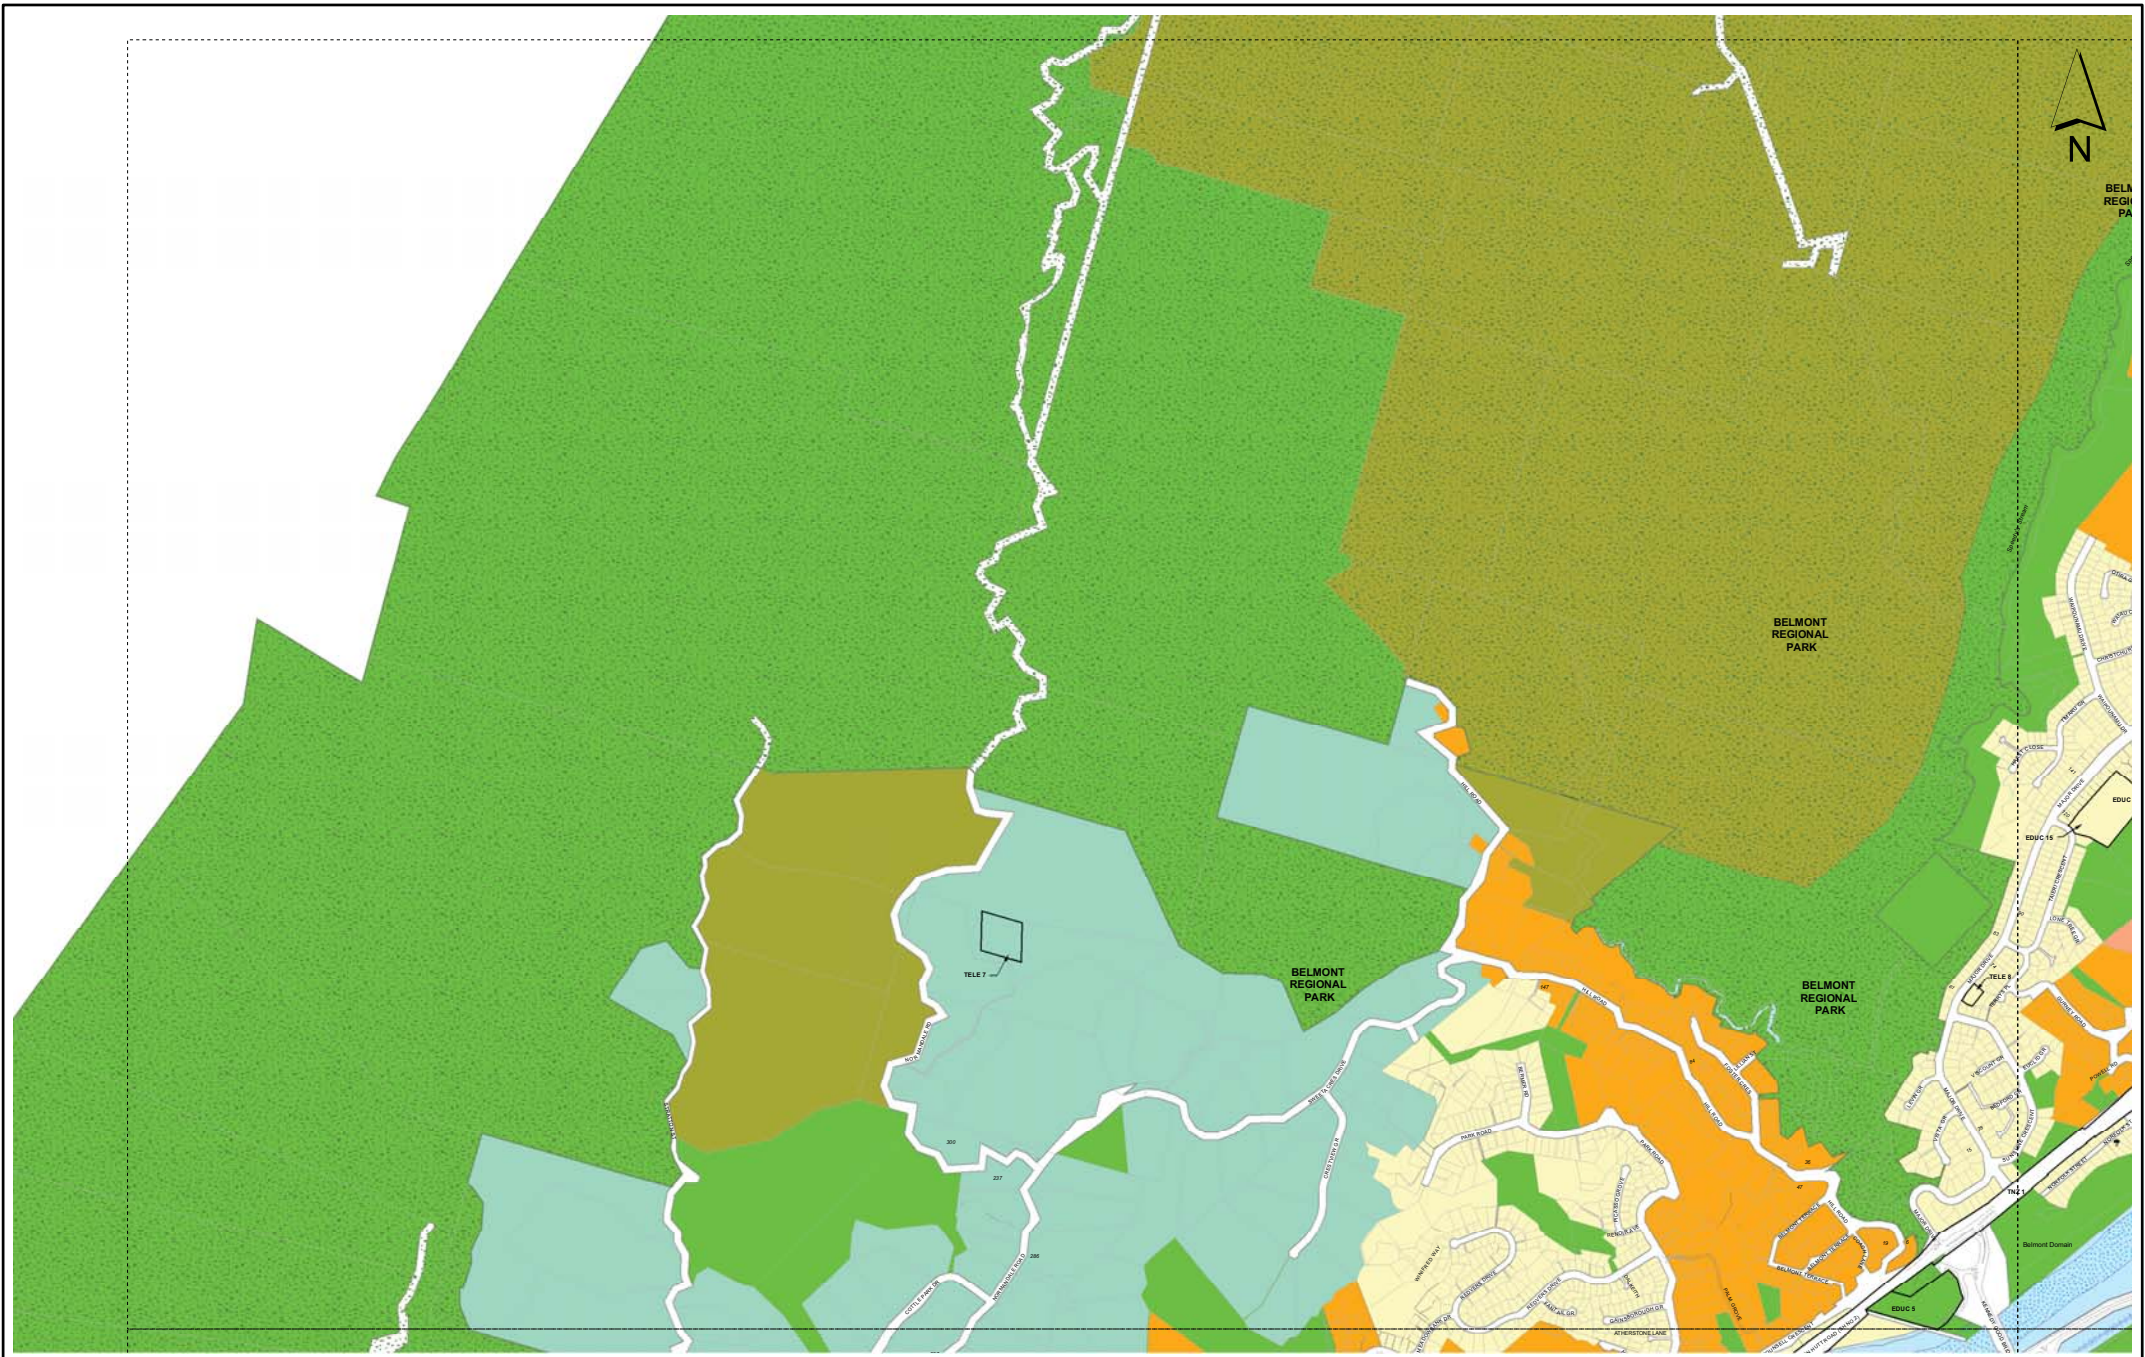

Index Sheet
City of Lower Hutt District Plan Proposed Plan Change 12 - Map Amendments
General Residential Activity Area - Existing and Additions to Higher Density Residential

**City of Lower Hutt District Plan Proposed Plan Change 12 - Map Amendments
General Residential Activity Area - Existing and Additions to Higher Density Residential**

	Existing Sites
	Additional Sites

Scale : 1:14,000
Sheet Size : A3-L
SHEET 1

City of Lower Hutt District Plan Proposed Plan Change 12 - Map Amendments
General Residential Activity Area - Existing and Additions to Higher Density Residential

	Existing Sites
	Additional Sites

**City of Lower Hutt District Plan Proposed Plan Change 12 - Map Amendments
General Residential Activity Area - Existing and Additions to Higher Density Residential**

	Existing Sites
	Additional Sites

**City of Lower Hutt District Plan Proposed Plan Change 12 - Map Amendments
General Residential Activity Area - Existing and Additions to Higher Density Residential**

	Existing Sites
	Additional Sites

City of Lower Hutt District Plan Proposed Plan Change 12 - Map Amendments General Residential Activity Area - Existing and Additions to Higher Density Residential