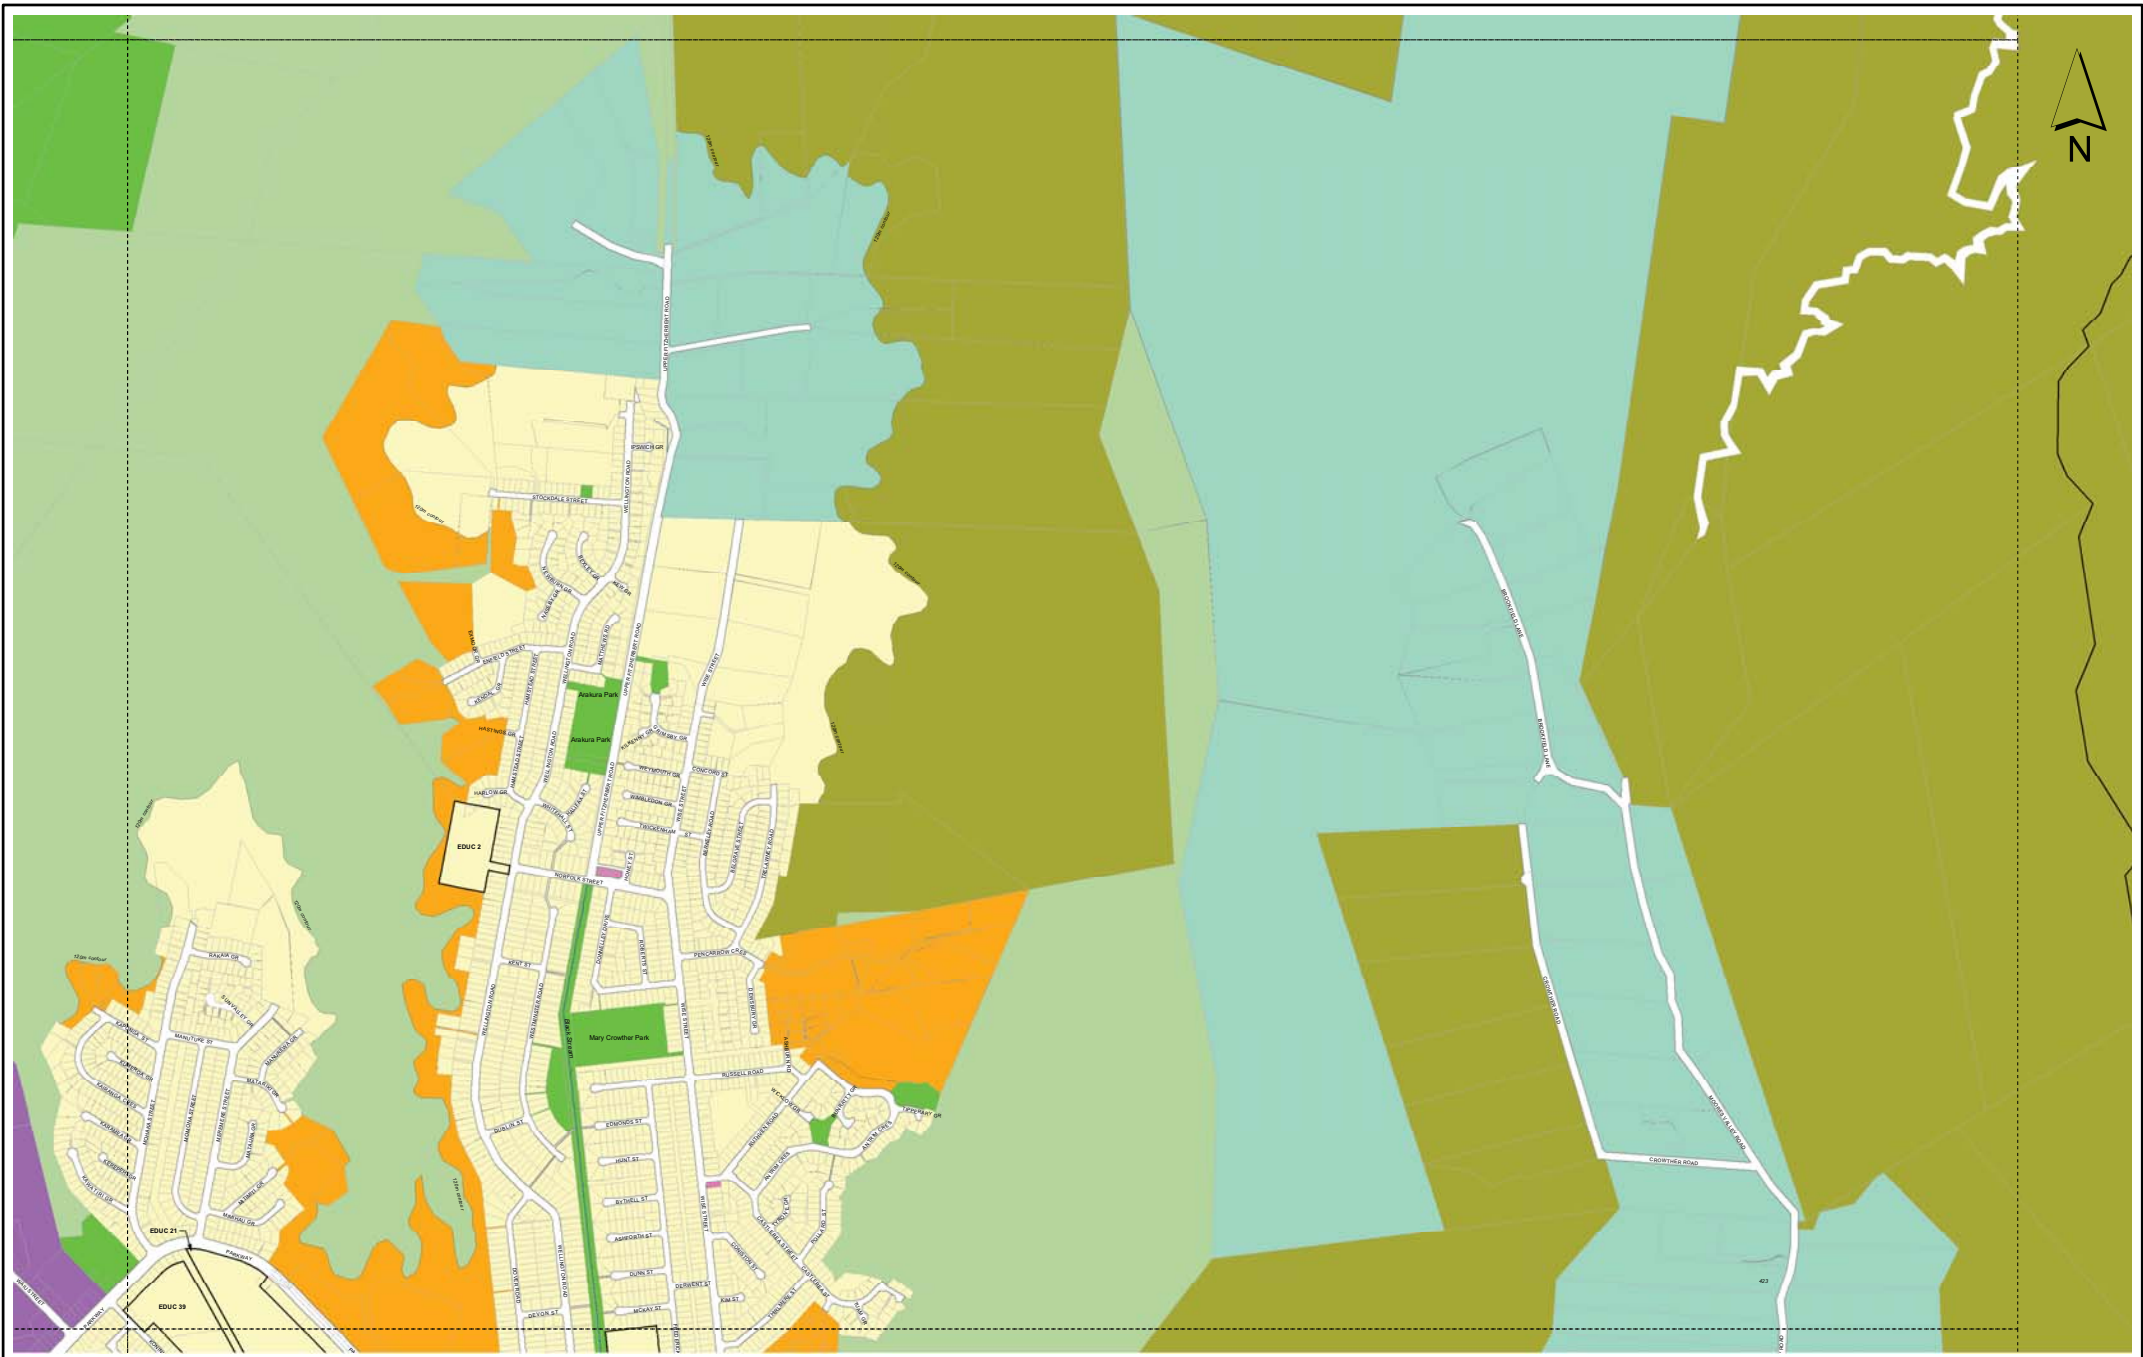

**City of Lower Hutt District Plan Proposed Plan Change 12 - Map Amendments
General Residential Activity Area - Existing and Additions to Higher Density Residential**

	Existing Sites
	Additional Sites