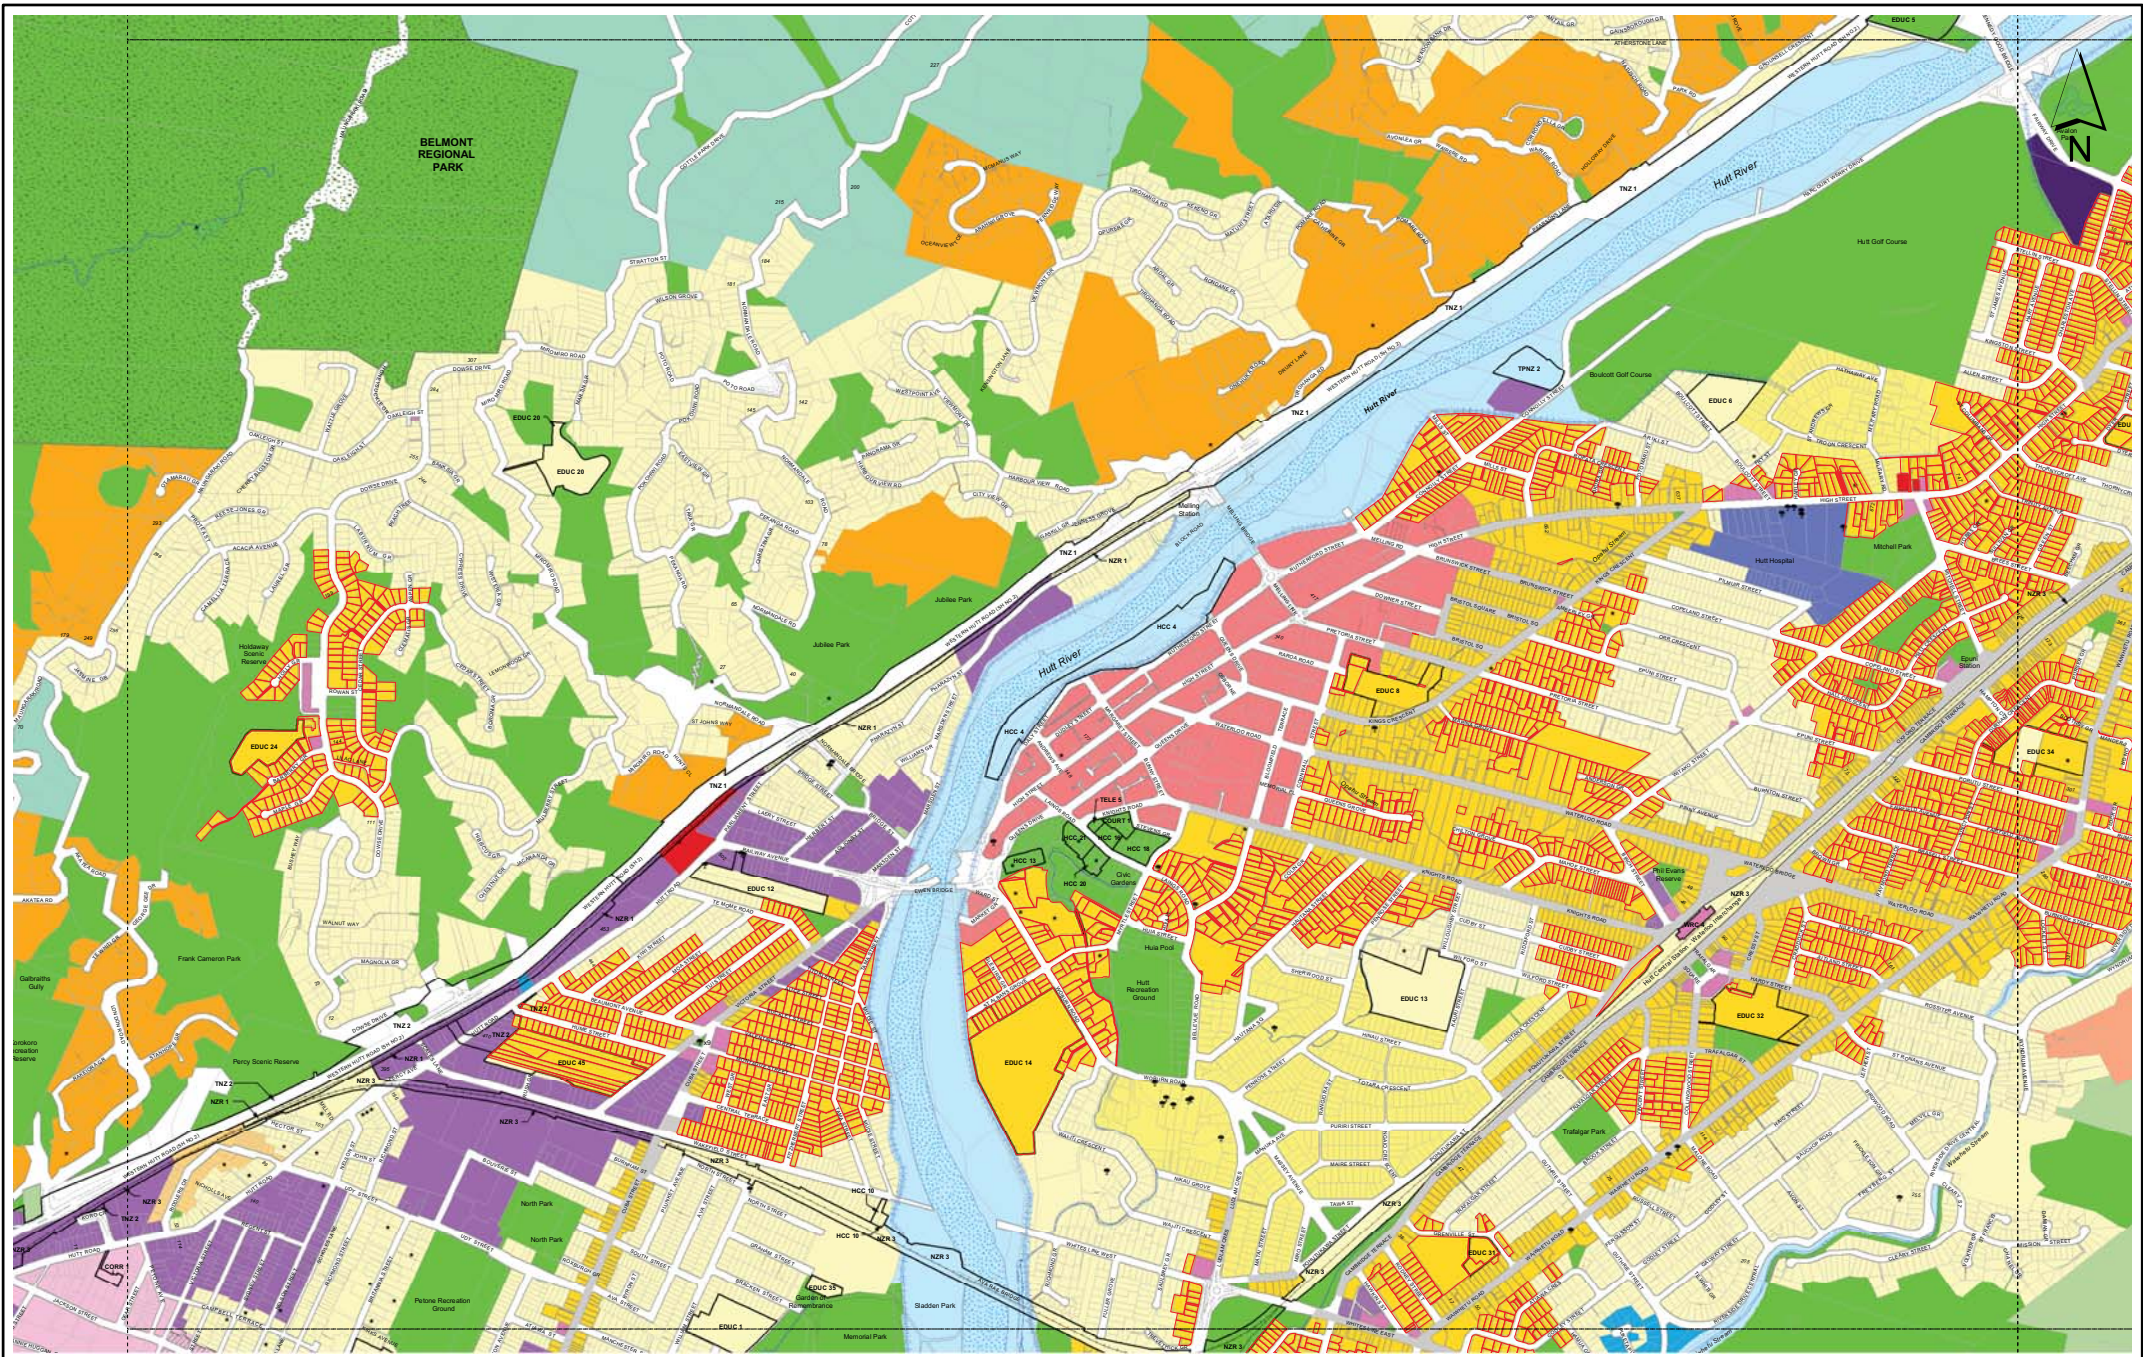

Index Sheet
City of Lower Hutt District Plan Proposed Plan Change 12 - Map Amendments
General Residential Activity Area - Existing and Additions to Higher Density Residential

**City of Lower Hutt District Plan Proposed Plan Change 12 - Map Amendments
General Residential Activity Area - Existing and Additions to Higher Density Residential**

	Existing Sites
	Additional Sites

Scale : 1:14,000
Sheet Size : A3-L
SHEET 1

City of Lower Hutt District Plan Proposed Plan Change 12 - Map Amendments
General Residential Activity Area - Existing and Additions to Higher Density Residential

	Existing Sites
	Additional Sites

**City of Lower Hutt District Plan Proposed Plan Change 12 - Map Amendments
General Residential Activity Area - Existing and Additions to Higher Density Residential**

	Existing Sites
	Additional Sites

**City of Lower Hutt District Plan Proposed Plan Change 12 - Map Amendments
General Residential Activity Area - Existing and Additions to Higher Density Residential**

	Existing Sites
	Additional Sites

City of Lower Hutt District Plan Proposed Plan Change 12 - Map Amendments General Residential Activity Area - Existing and Additions to Higher Density Residential