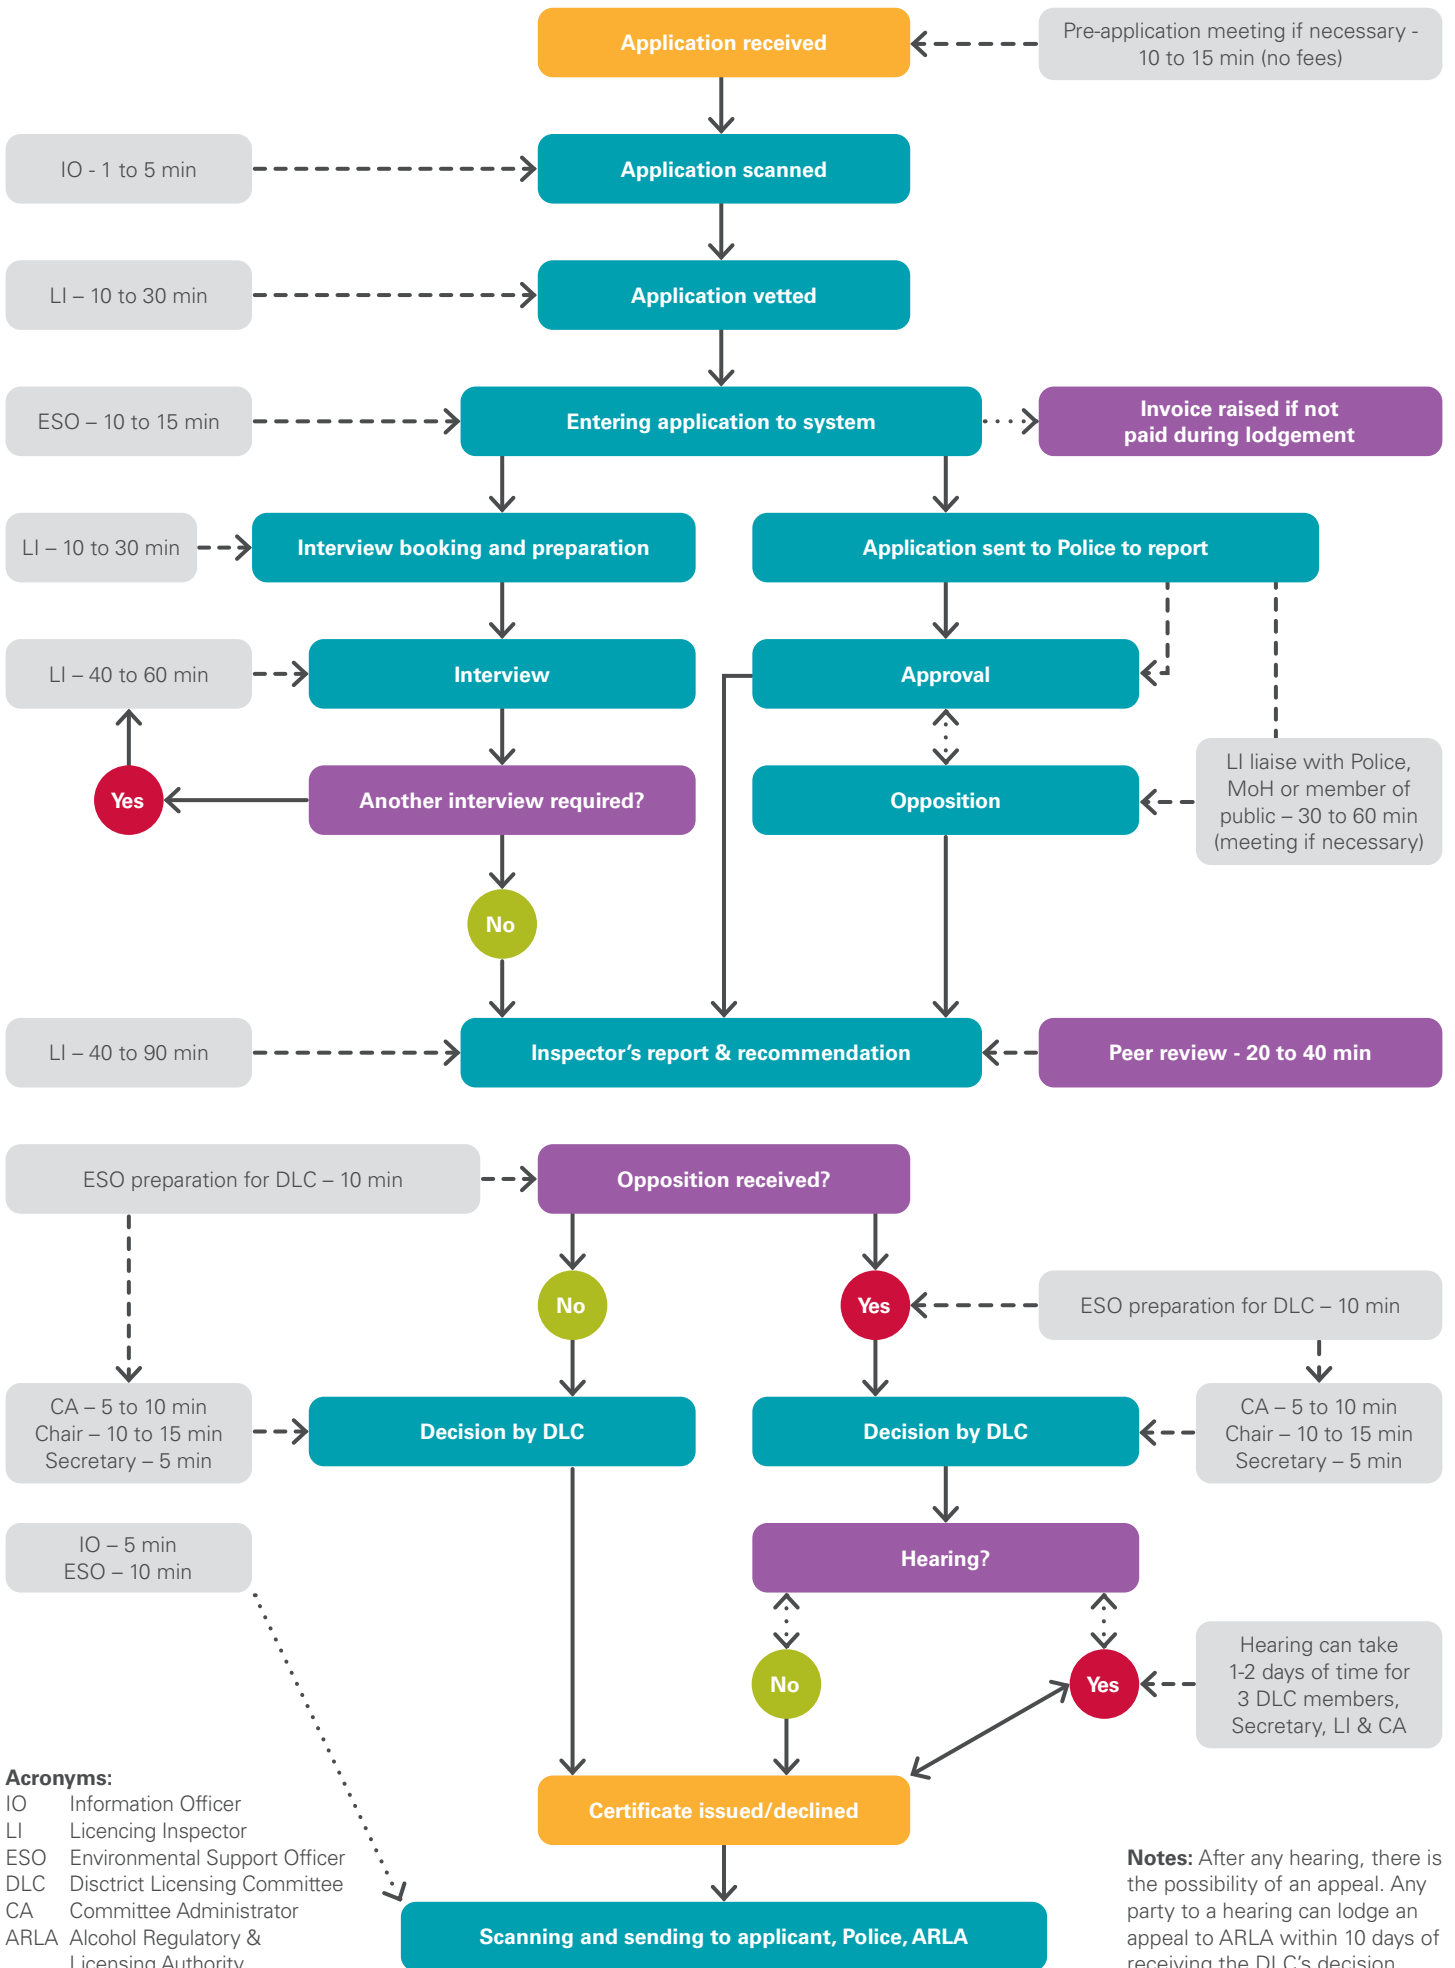

Manager's Certificate Application Process

Acronyms:
 IO Information Officer
 LI Licencing Inspector
 ESO Environmental Support Officer
 DLC District Licencing Committee
 CA Committee Administrator
 ARLA Alcohol Regulatory & Licencing Authority

Notes: After any hearing, there is the possibility of an appeal. Any party to a hearing can lodge an appeal to ARLA within 10 days of receiving the DLC's decision.