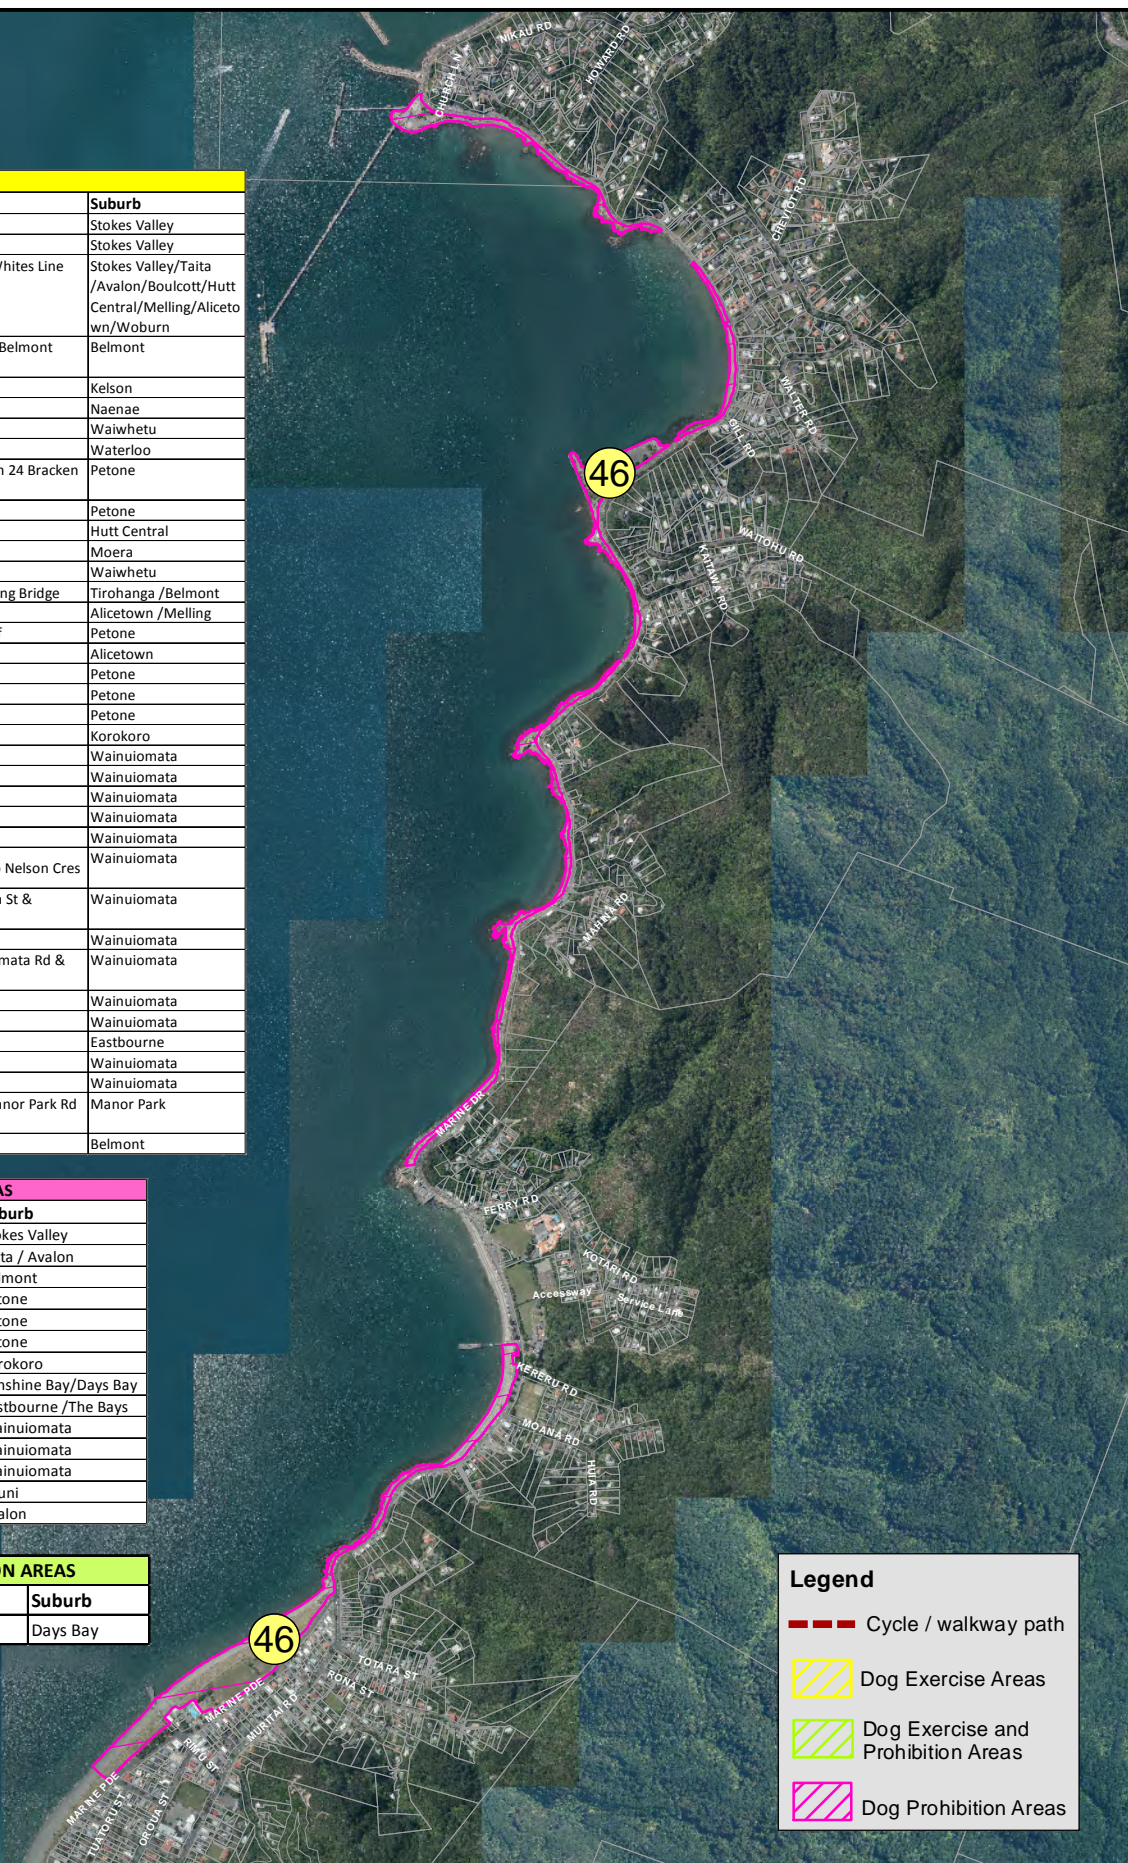

DOG PROHIBITION AREAS

Area	Description	Suburb
1A	Speldhurst Park	Stokes Valley
3	Fraser Park	Taita / Avalon
6A	Kennedy Good Bridge South	Belmont
10A	Memorial Park	Petone
20A	McEwan Park	Petone
42	Petone Beach	Petone
43	Percy Scenic Reserve	Korokoro
45	Pumping Station	Sunshine Bay/Days Bay
46	Eastbourne /The Bays	Eastbourne /The Bays
47	Queen Street	Wainuiomata
49	Norfolk Street	Wainuiomata
50	6 Ruthven Road	Wainuiomata
52	Mitchell Park	Epuni
53	Avalon Park	Avalon

DOG EXERCISE and PROHIBITION AREAS

Area	Description	Suburb
54	Days Bay Beach	Days Bay

Legend

- - - Cycle / walkway path
- Dog Exercise Areas
- Dog Exercise and Prohibition Areas
- Dog Prohibition Areas