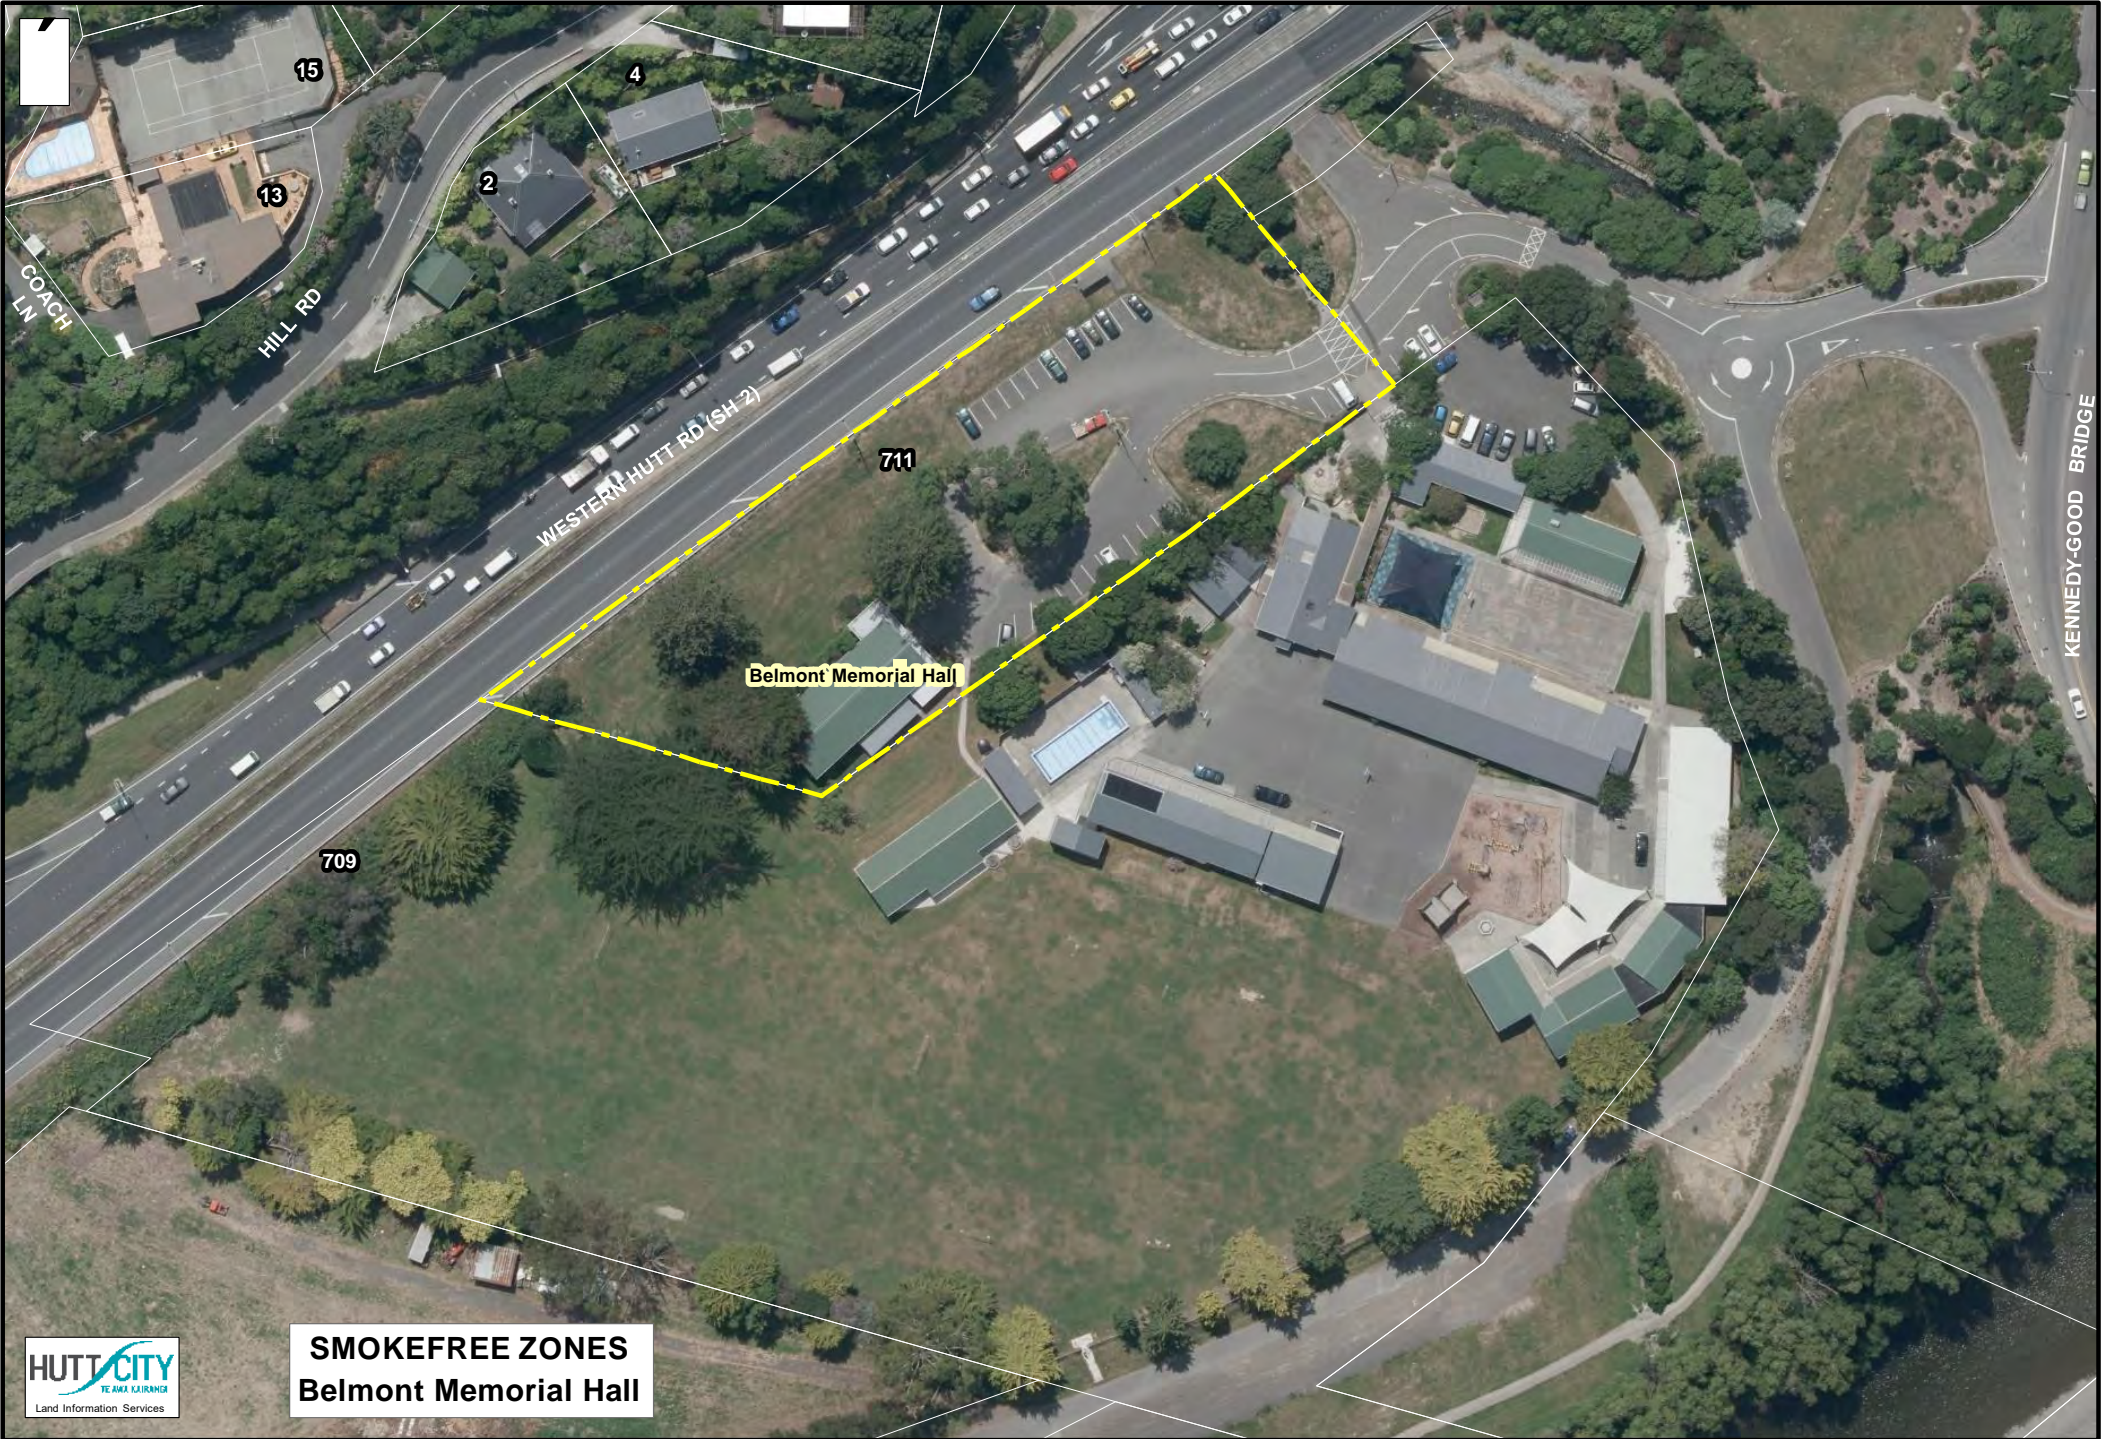

## Table of contents

Alice Town Community Centre	Page 2
Belmont Memorial Hall	Page 3
Eastbourne Community Hall & Shortt Park	Page 4
Eastbourne Swimming Pool/Library/Bishop Park	Page 5
Epuni Community Hall	Page 6
Hardwick Smith Lounge	Page 7
Huia Swimming Pool/Hutt Art Society &Hutt Recreation Ground	Page 8
Kelson Community House	Page 9
HCC Admin Building/Town Hall/The Pavilion/Dowse Art Museum/Central Library/ Little Theatre/Riddiford Gardens/Playground & Carpark	Page 10
Maungaraki Community Centre & Puketiro School Playground	Page 11
McKenzie Swimming Pool/North Park & Tennis Court	Page 12
Moera Community Hall/Library/Community House & Playground	Page 13
Naenae Library & Playground	Page 14
Naenae Swimming Pool/Community House/Treadwell Street Hall/Naenae Club House & Walter Mildenhall Park	Page 15
Parkway Community House & Parkway Family Playground	Page 16
Petone Community House & Petone Library	Page 17
Lions Park/Hikoikoi Reserve & McEwen Park	Page 18
Pomare Community House & Riverside Gardens Playground	Page 19
Settlers Museum Petone	Page 20
Stokes Valley Community House & Speldhurst Park	Page 21
Stokes Valley Swimming Pool/Community Hall & Library	Page 22
Wainuiomata Community Hall/Library & Community Centre	Page 23
Wainuiomata Swimming Pool & William Jones Park	Page 24
Walter Nash Centre	Page 25