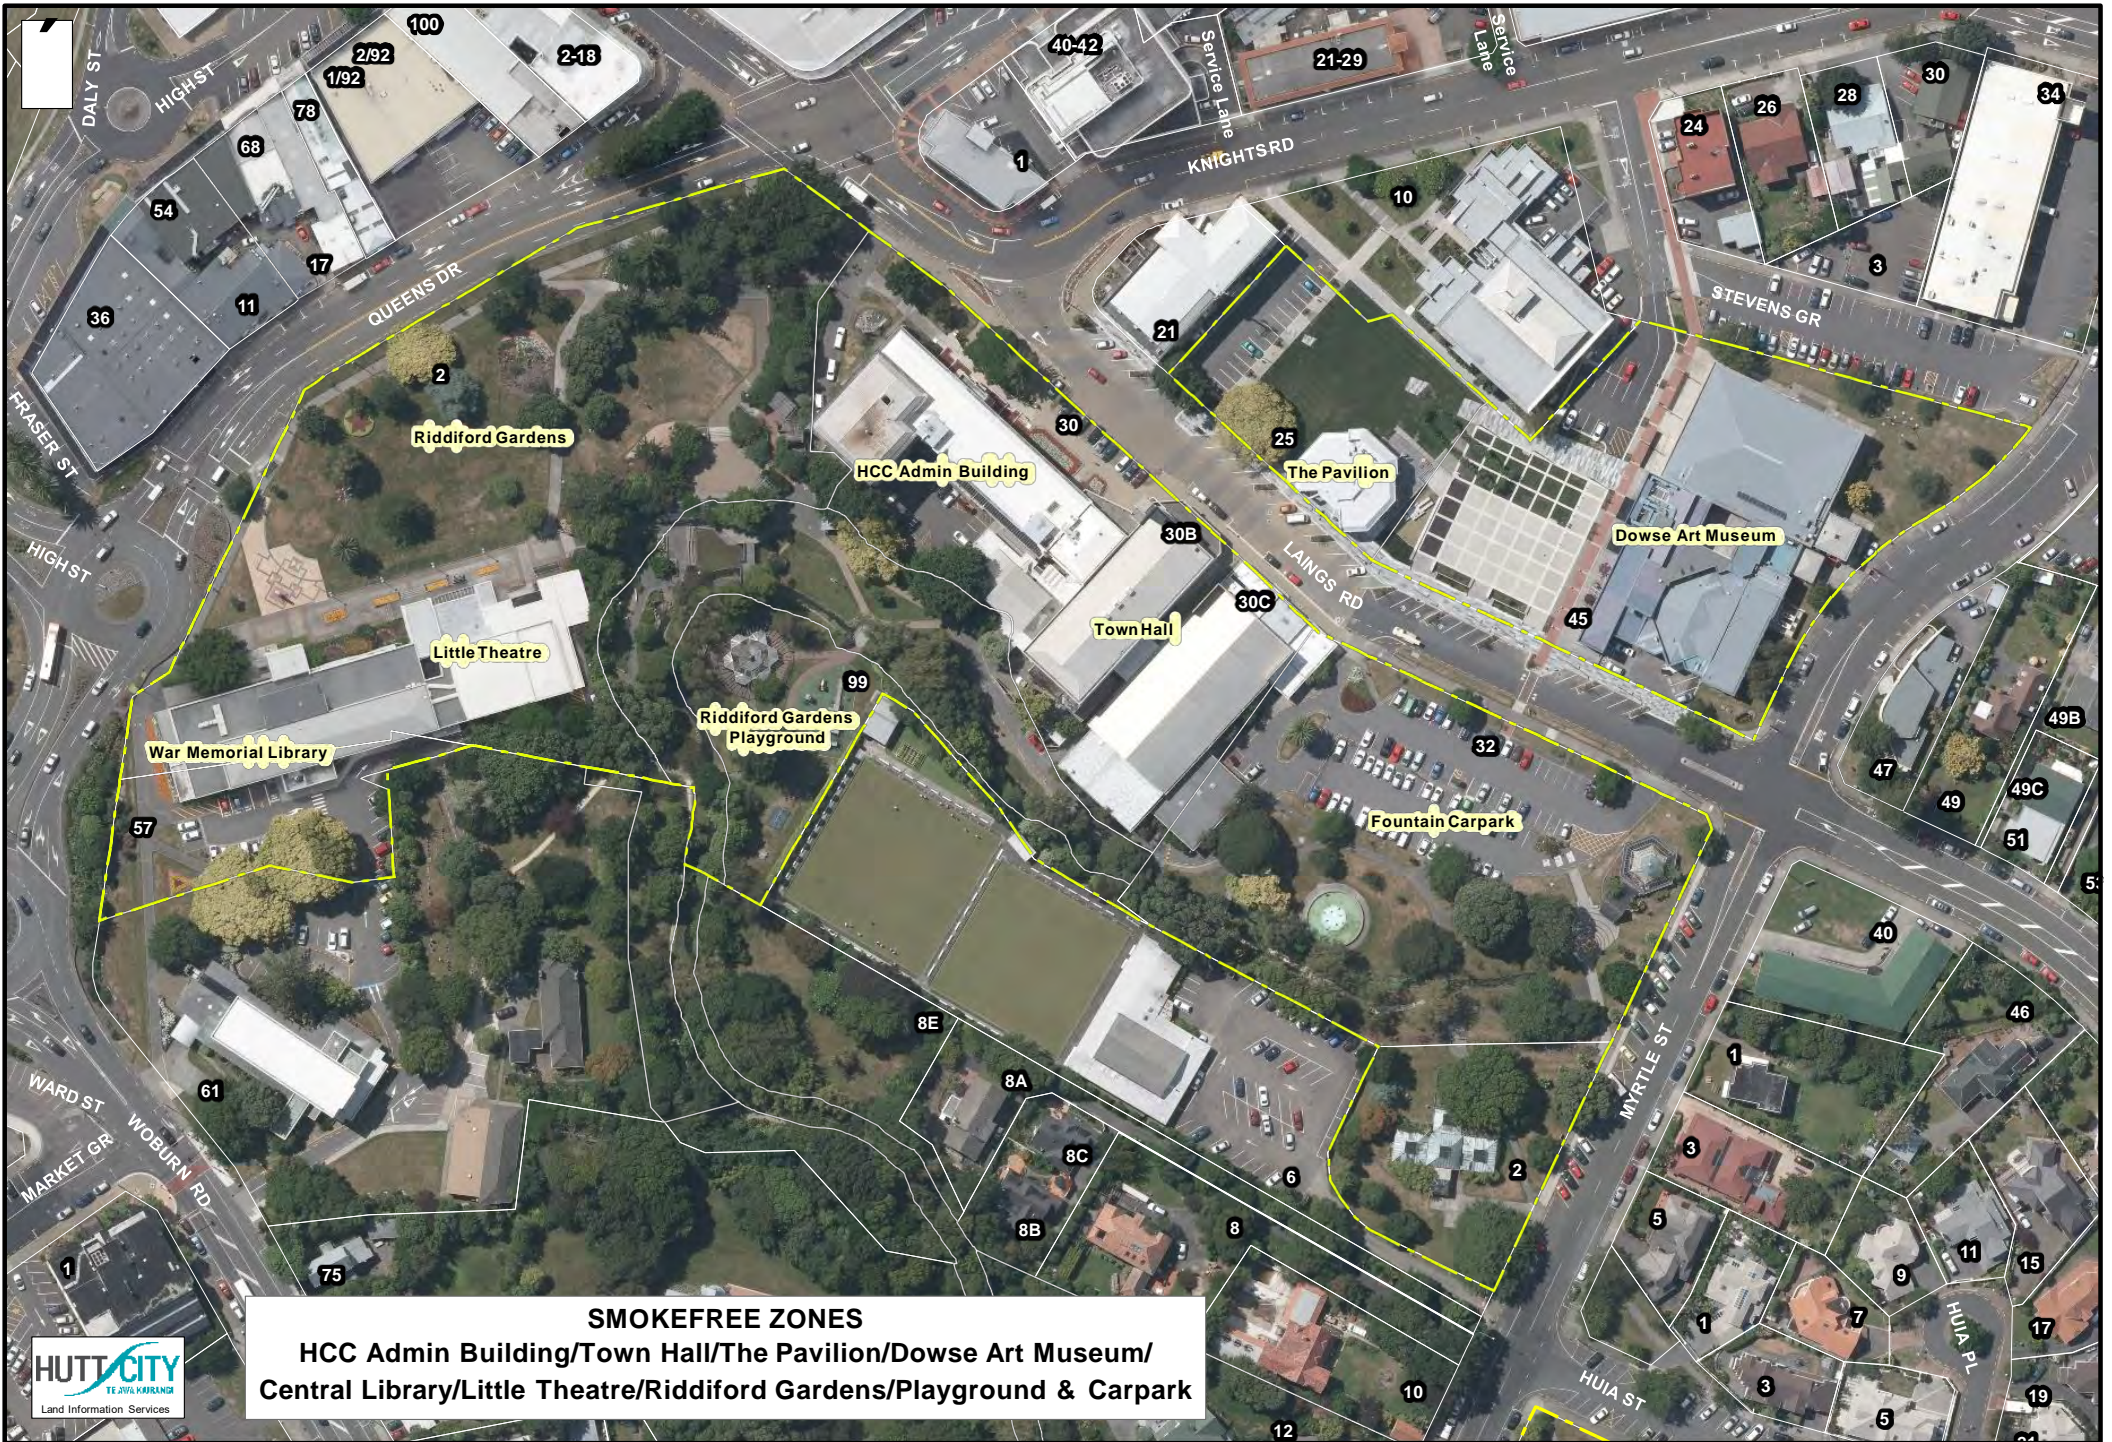

**SMOKEFREE ZONES**  
Huia Swimming Pool / Hutt Art Society  
& Hutt Recreation Ground

Kelson Community Centre

**SMOKEFREE ZONES**  
**Kelson Community Centre**

Puketiro School  
Playground

Maungaraki  
Community Centre

**SMOKEFREE ZONES**  
Maungaraki Community Centre &  
Puketiro School Playground

**SMOKEFREE ZONES**  
McKenzie Swimming Pool /  
North Park & Tennis Court

Moera Community Hall

Moera Community House

Moera Library

**SMOKEFREE ZONES**  
Moera Community Hall / Library /  
Community House & Playground

CAMBRIDGE TCE

TREADWELL ST

HILARY COURT

341

Naenae Library

Childrens playground

338