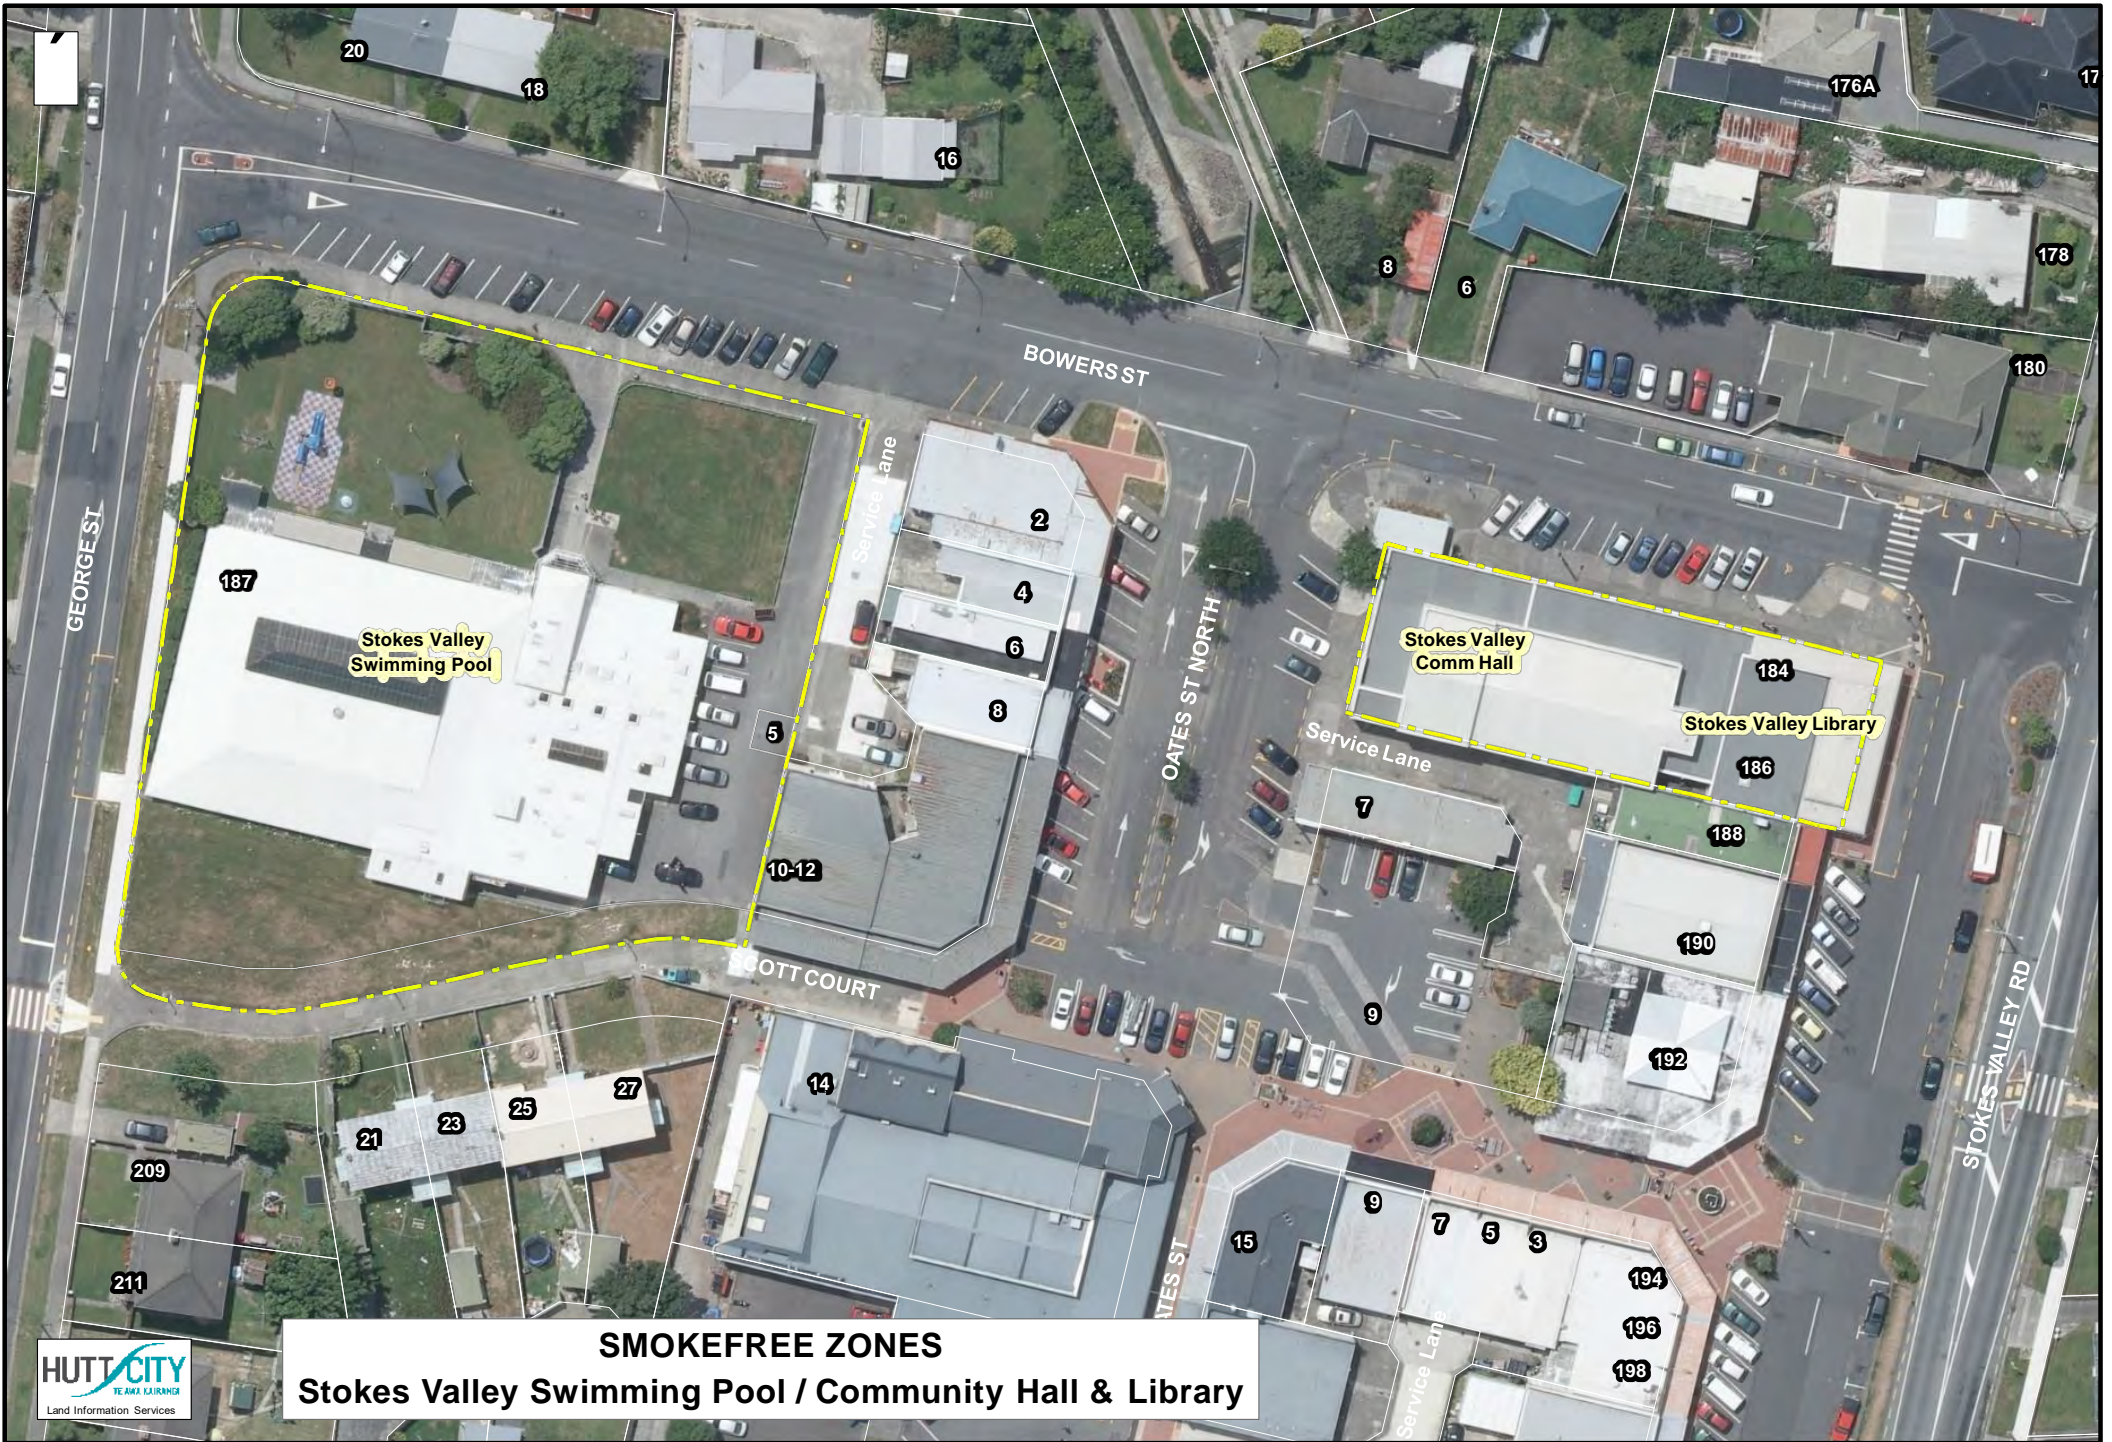

33

32

31

30

29

27

**SMOKEFREE ZONES**  
**Naenae Library and Children's Playground**

**SMOKEFREE ZONES**  
Naenae Swimming Pool/Community Hall/Treadwell St Hall/  
Naenae Club House & Walter Mildenhall Park

**SMOKEFREE ZONES**  
Parkway Community House &  
Parkway Family Playground

**SMOKEFREE ZONES**  
Petone Community House  
& Petone Library

**SMOKEFREE ZONES**  
**Lions Park / Hikoikoi Reserve and McEwan Park**

**SMOKEFREE ZONES**  
**Pomare Community House and Riverside Gardens Playground**

**SMOKEFREE ZONES**  
**Stokes Valley Community House and Speldhurst Park**

**SMOKEFREE ZONES**  
 Stokes Valley Swimming Pool / Community Hall & Library

**SMOKEFREE ZONES**  
**Wainuiomata Community Hall /Library & Community Centre**

**SMOKEFREE ZONES**  
**Wainuiomata Swimming Pool**  
**& William Jones Park**