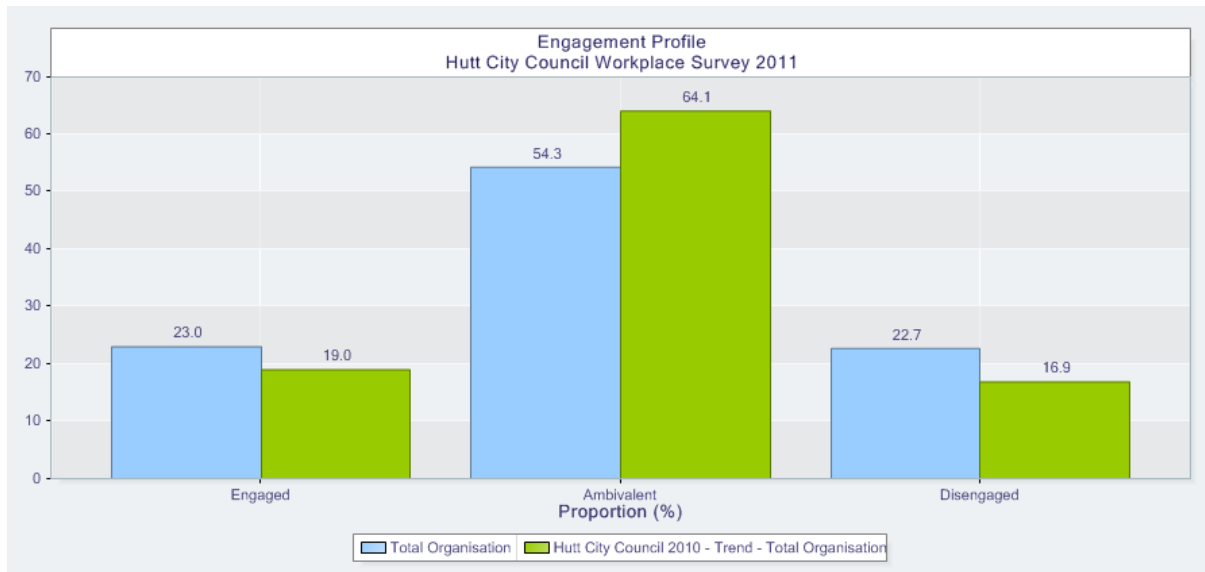

May 2018

Feb 2017

March 2016

November 2014 – couldn't access the engagement profile

November 2012

November 2011

Decision released from public excluded business & 3