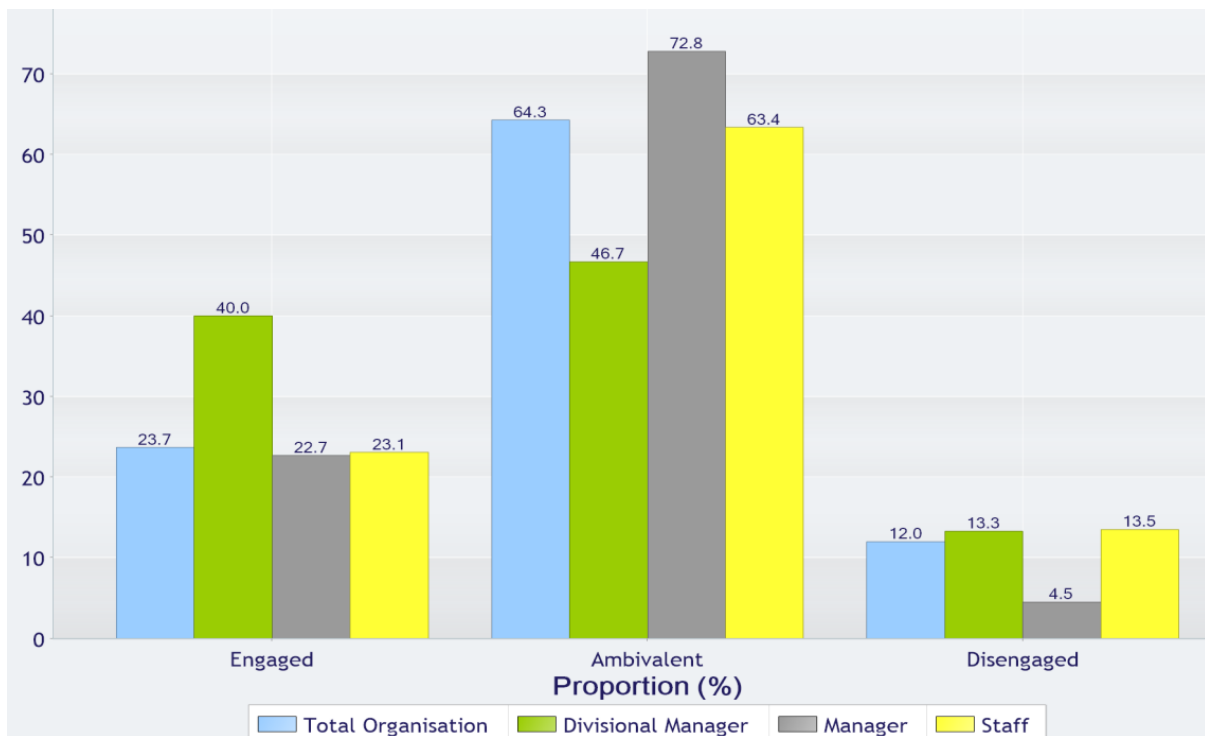

Survey Engagement Profiles 2011 - 2021

June 2021

Due to our survey partner IBM/Kenexa withdrawing from the market in 2018, and internal capacity to identify a new survey partner and introduce a new survey tool, no surveys were undertaken in 2019 and 2020

May 2018

Feb 2017

March 2016

November 2014 – couldn't access the engagement profile

November 2012

November 2011

Decision released from public excluded business & 3