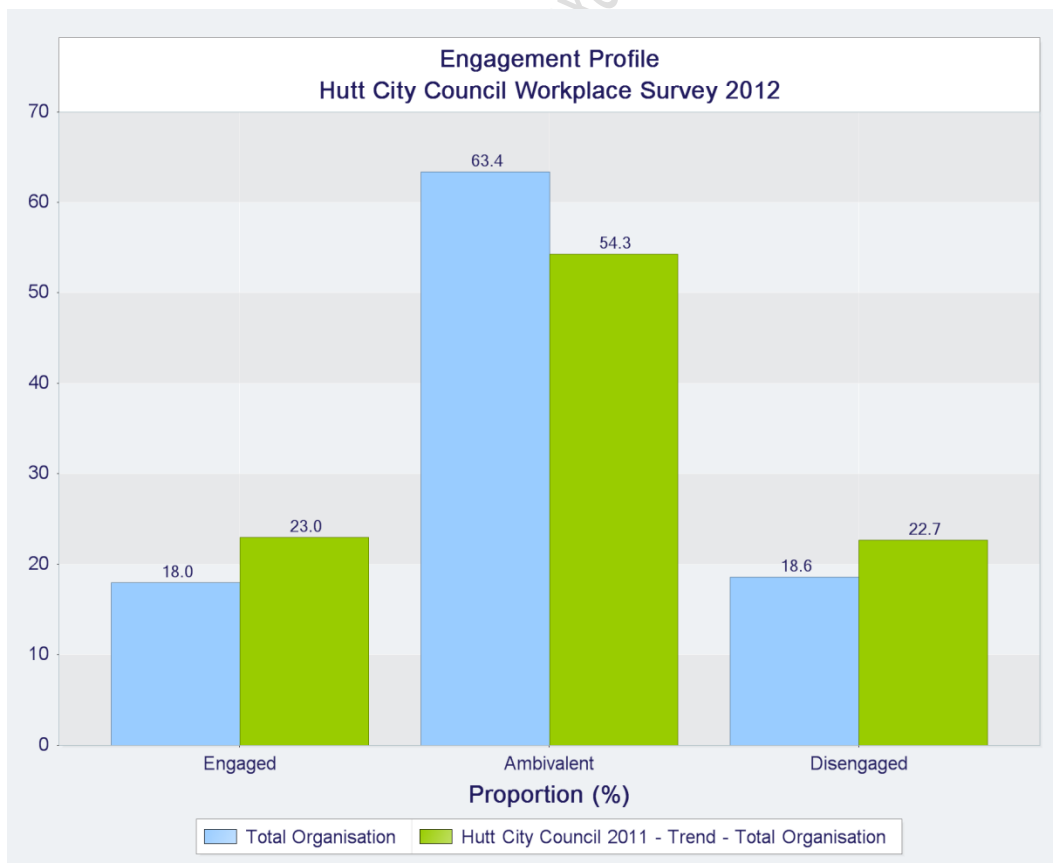

May 2018

Feb 2017

March 2016

November 2014 – couldn't access the engagement profile

November 2012

November 2011

Decision released from public excluded business & 3