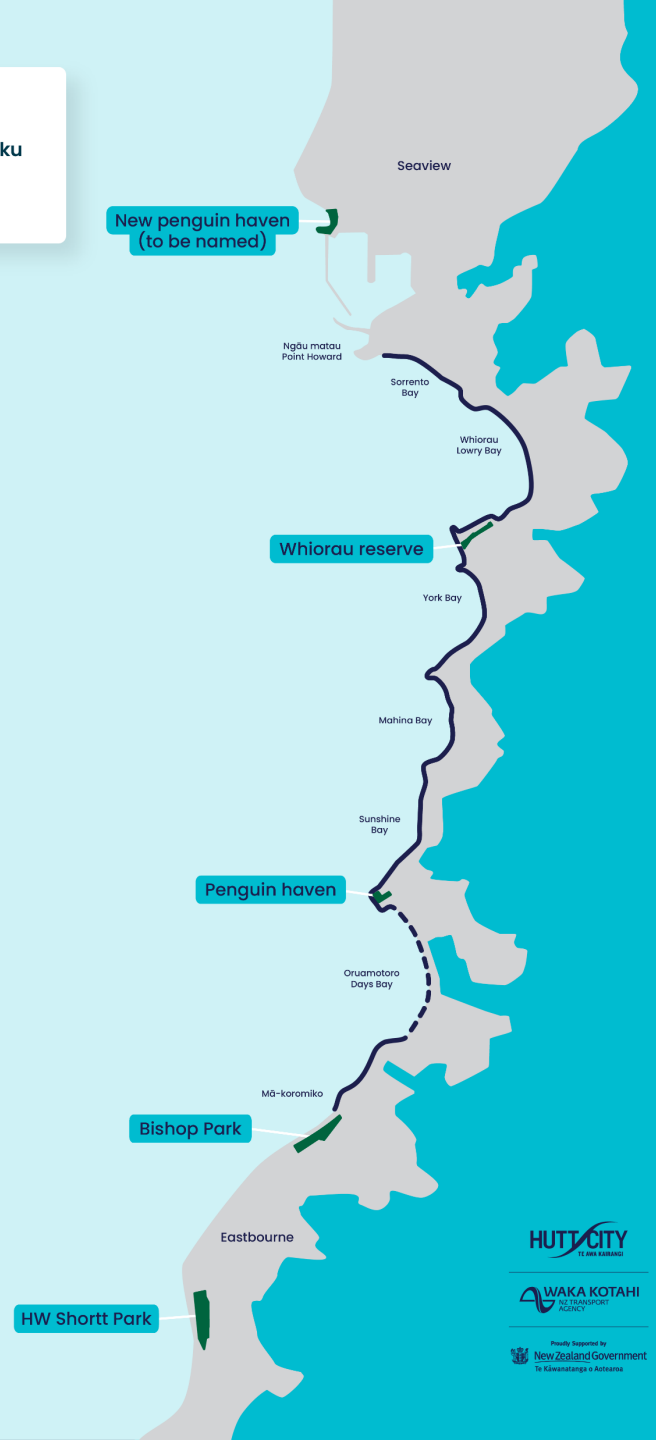

Bird Protection Areas

Key:

- Tupua Horo Nuku
- Bird protection areas

Not to scale

HUTT CITY
TE AHA KAHARANGI

WAKA KOTAHI
NZ TRANSPORT
AGENCY