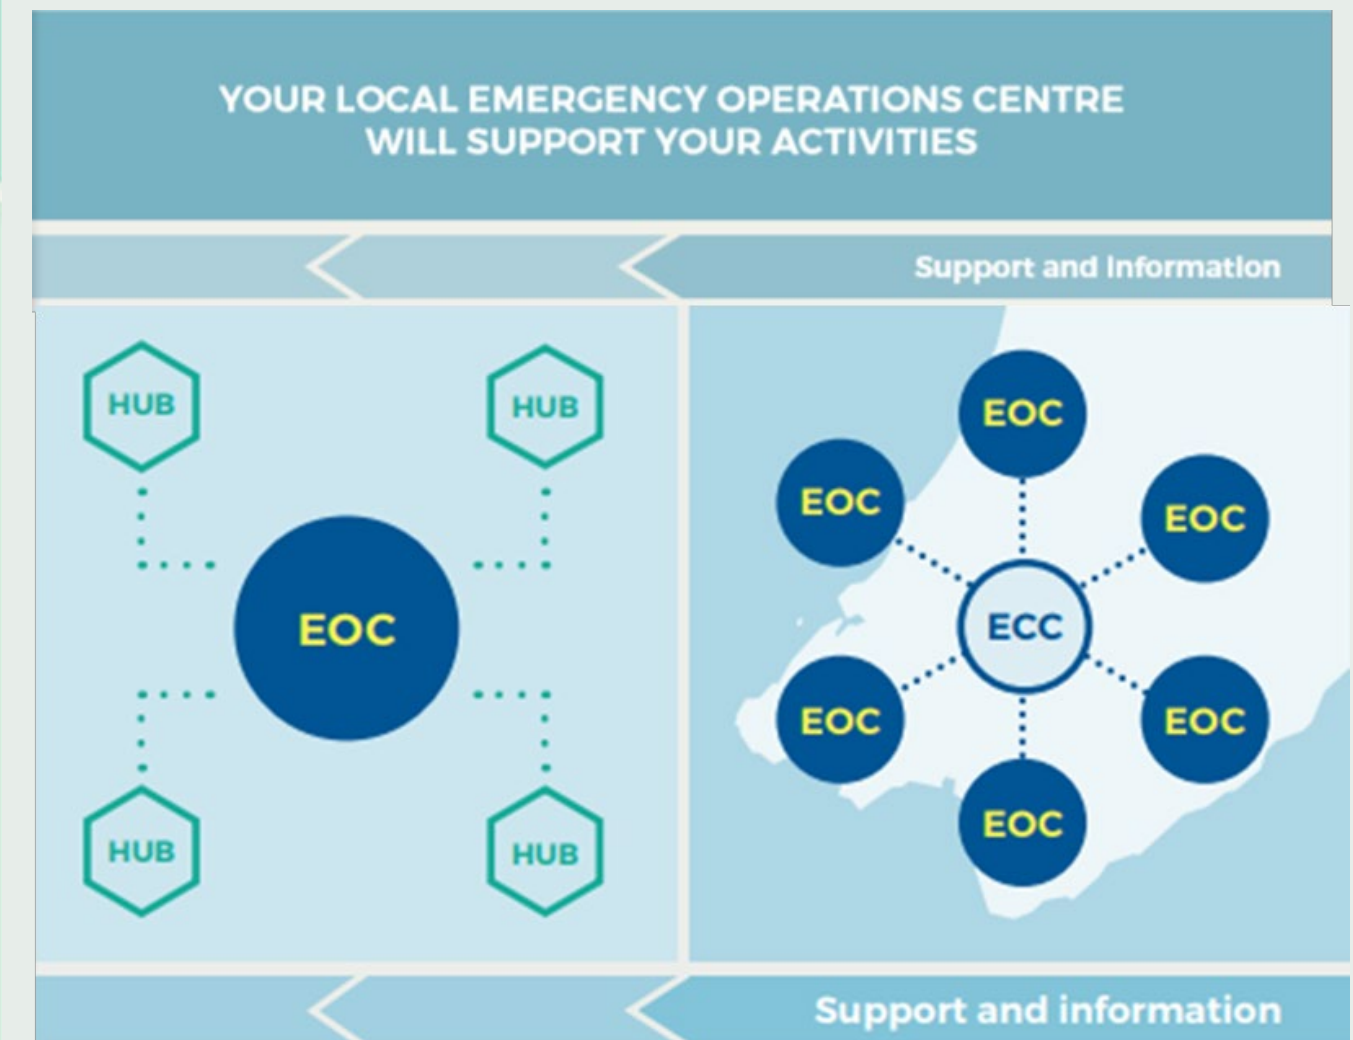

Responding together