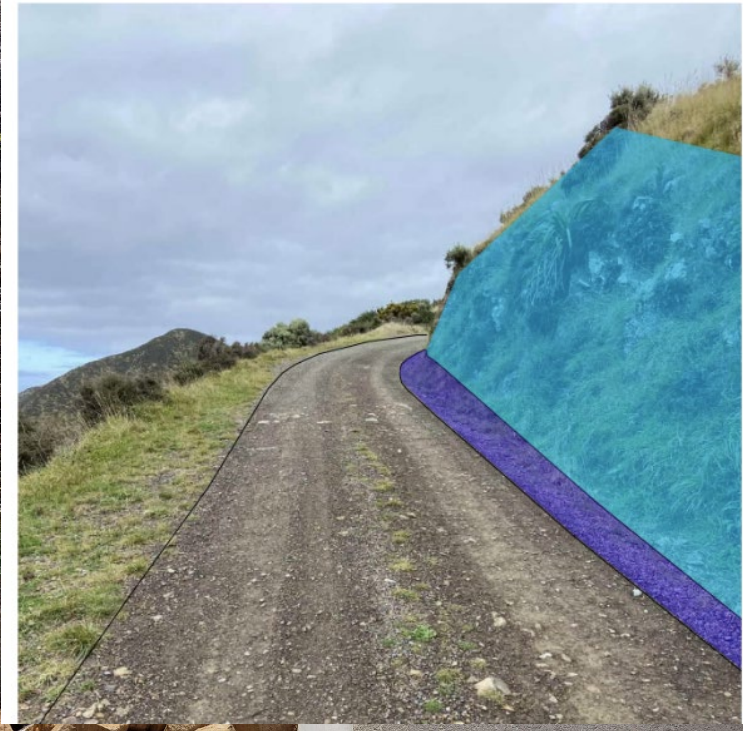

Infrastructure

- Going live on Air Bnb
- House 2 refit planning is underway
- Road upgrade – now and future

A screenshot of an Airbnb listing for 'Assistant Lightkeeper's Cottage'. The listing shows a small white house with a lighthouse in the background. The listing details include: 'Entire home in Baring Head, New Zealand', '6 guests · 3 bedrooms · 3 beds · 1 bath', and '★ New'. The host is 'Parangarehu Ahi Kā Limited', who has been on Airbnb for 1 month. The listing also shows a 'CHECK-IN' and 'CHECKOUT' section with 'Add date' buttons, and a 'GUESTS' section with '1 guest' and a dropdown arrow. There are also 'Share' and 'Save' buttons in the top right corner.