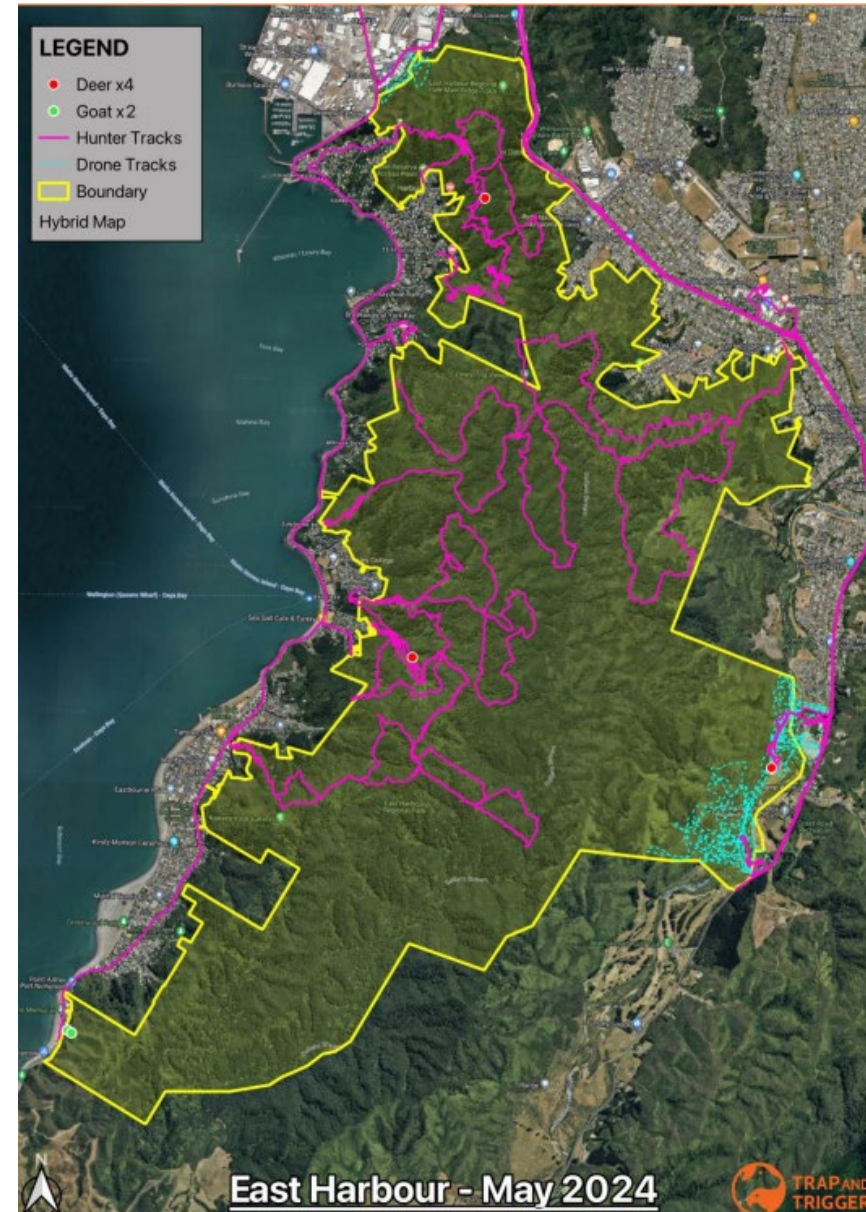

East Harbour Regional Park

Eastbourne Community Board

Northern Forest

- **Biodiversity**
- Public hunting ballot result
 - (Mar/April) 1 stag
- Professional culls 2024
 - 13 days from 6th May
 - Up to 21 days 12th Aug to 27th Sept

Northern Forest

Infrastructure

- Butterfly creek toilet
- Butterfly creek picnic area
- Trees
- Bus Barn entrance – still looking at replacing the culvert

Parangarahu lakes

Biodiversity

- Planting season 2024
 - Up to 3000
 - Climbing asparagus is a problem in the MIRO nursery we are looking for solutions
- Dotterels are back
- Fire report being undertaken – expect similar impacts

Infrastructure

- Going live on Air Bnb
- House 2 refit planning is underway
- Road upgrade – now and future

A screenshot of an Airbnb listing for 'Assistant Lightkeeper's Cottage'. The listing shows a small white house with a lighthouse in the background. The listing details include: 'Entire home in Baring Head, New Zealand', '6 guests · 3 bedrooms · 3 beds · 1 bath', and '★ New'. The host is 'Parangarehu Ahi Kā Limited', who has been on Airbnb for 1 month. The listing also shows a 'CHECK-IN' and 'CHECKOUT' section with 'Add date' buttons, and a 'GUESTS' section with '1 guest' and a dropdown arrow. There are also 'Share' and 'Save' buttons in the top right corner.