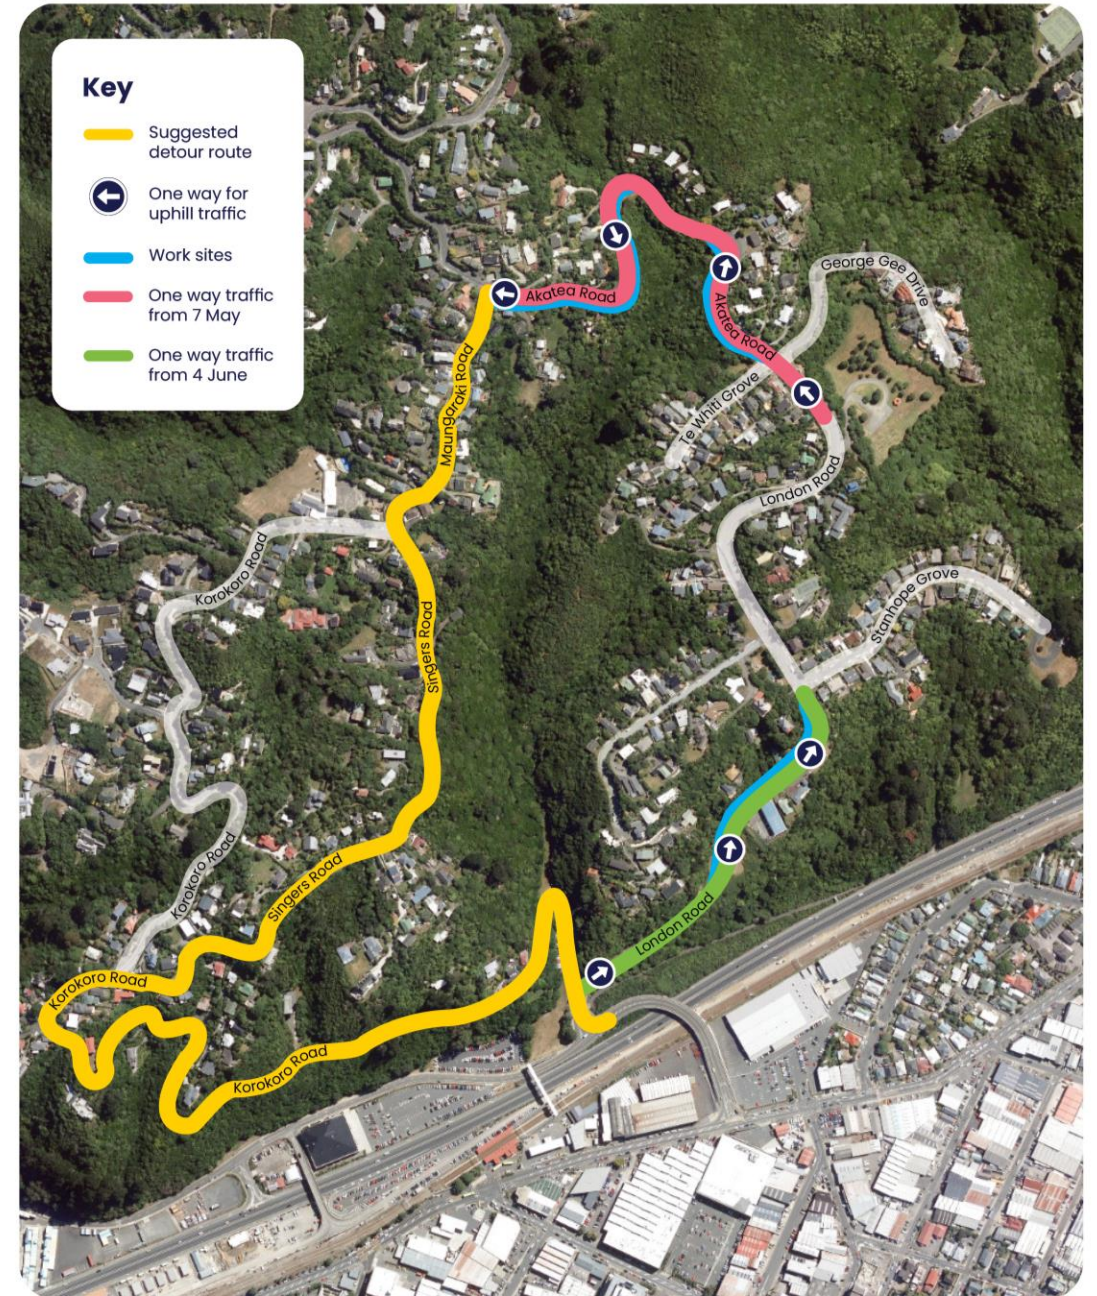

Korokoro Footpath Improvements & London Road Slip Repair

Korokoro

Traffic Management

Footpath Improvements

Slip Repair

London Road – Slip Remediation