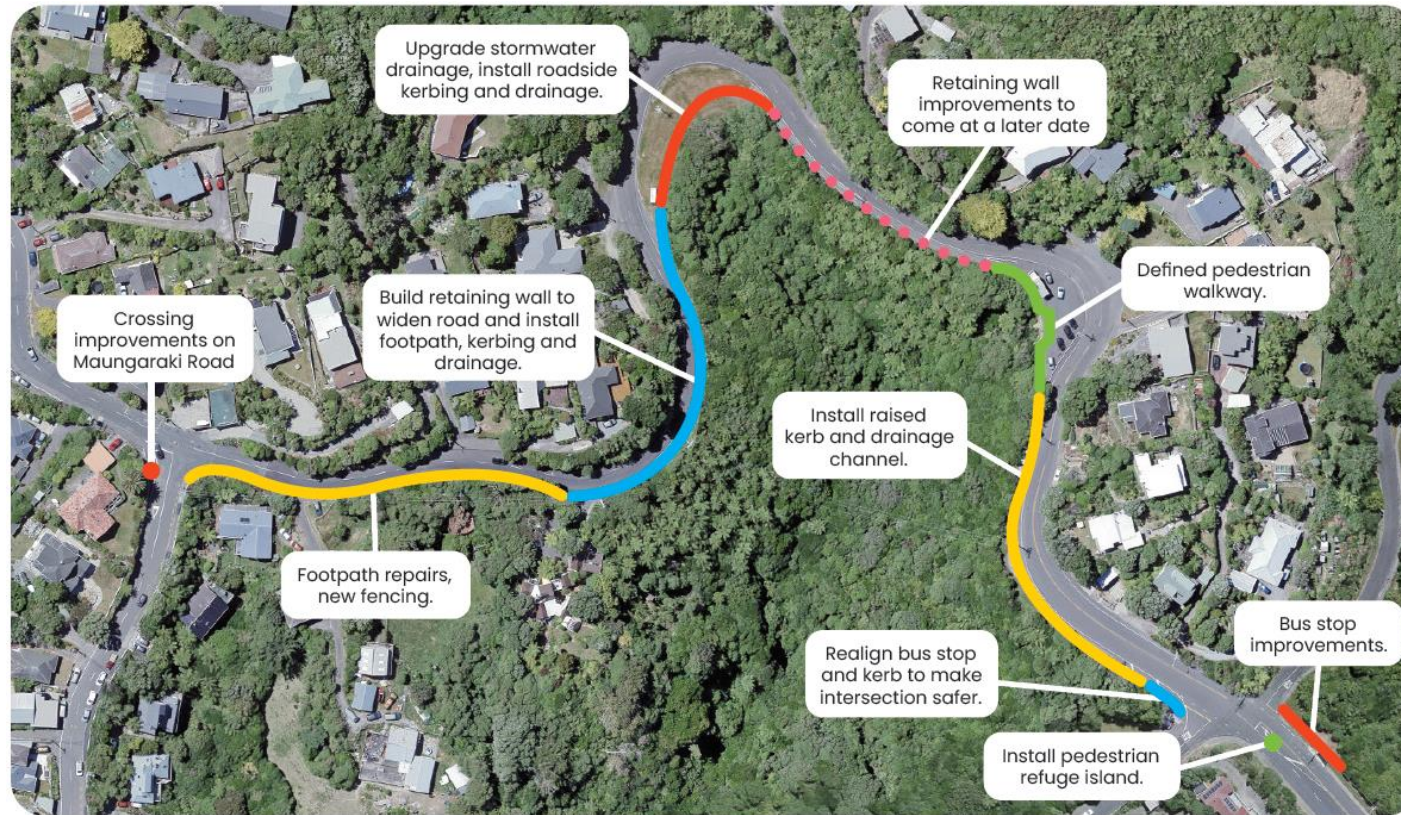

Korokoro Footpath Improvements & London Road Slip Repair

Korokoro

Traffic Management

Footpath Improvements

Slip Repair

London Road – Slip Remediation